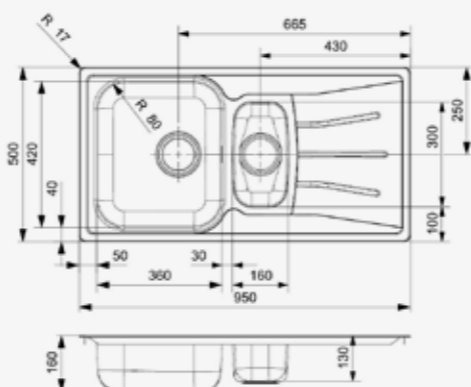

DIPLOMAT

1.5 ECO KGOKG

Cabinet size 600 mm
Depth 160 + 130 mm
Sink dimensions 360 x 420 + 160 x 300 mm
Total dimensions 950 x 500 mm

Article number **R21224**

Pop-up set R22276 available separately