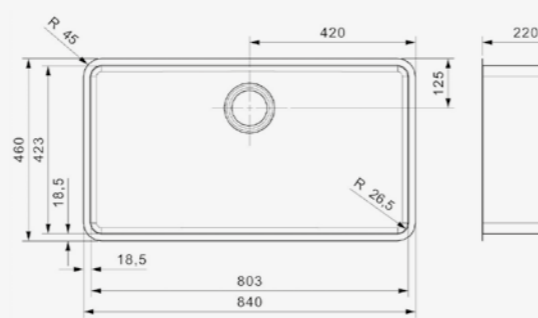

OHIO

80X42

Cabinet size	900 mm
Depth	220 mm
Sink dimensions	803 x 423 mm
Total dimensions	840 x 460 mm