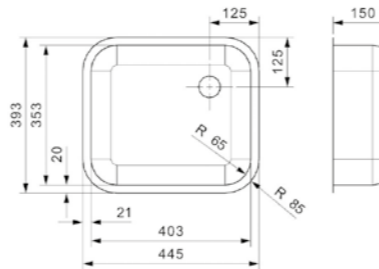

Article number **R16534**

Including colander | Pop-up set R22276 available separately | Sink without overflow | Matching standpipe R38754 available separately

L18
4035 VP-CC (304)
Cabinet size 450 mm
Depth 150 mm
Sink dimensions 403 x 353 mm
Total dimensions 445 x 393 mm