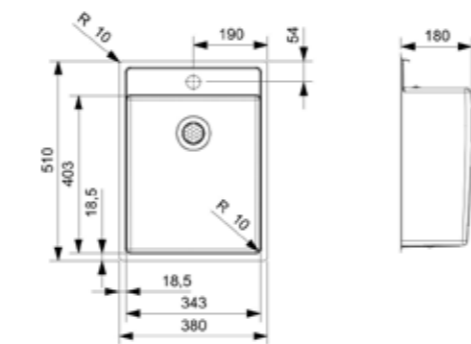

NEW YORK

34X40 TAPWING

Cabinet size 450 mm
Depth 180 mm
Sink dimensions 343 x 403 mm
Total dimensions 380 x 510 mm

Comfort plug | 10 mm radius
Push pop-up R37874 available separately

Article number R37423