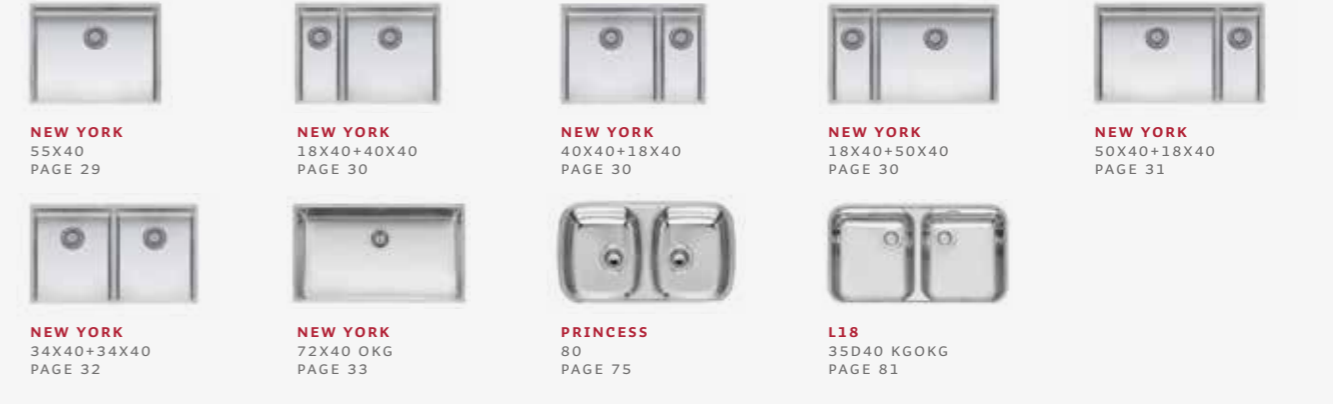

INTEGRATED / SEMI-INTEGRATED / UNDERMOUNT

INTEGRATED / SEMI-INTEGRATED / UNDERMOUNT

400 MM

600 MM

450 MM

500 MM

800 MM

900 MM