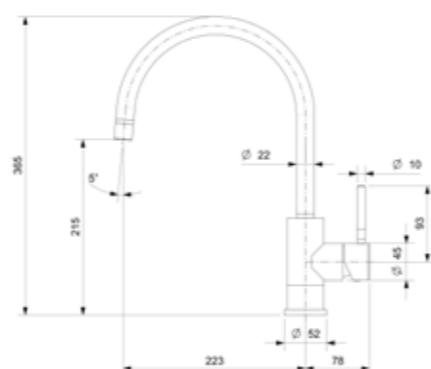

FLINT
COPPER II
Article number **R38826**

Single handle tap
PVD-technology
Pull-out tap