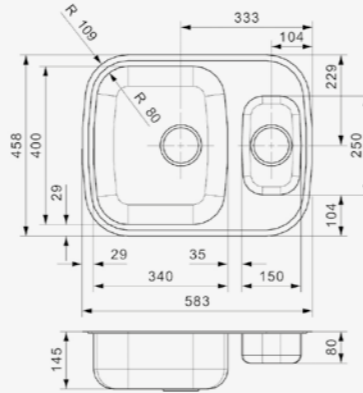

Article number **R32060**

Matching standpipe R33821 available separately
Sink without overflow | Includes adf-material

MORENA
KGKG-CC (304)
Cabinet size 600 mm
Depth 145 + 80 mm
Sink dimensions 340 x 400 + 150 x 250 mm
Total dimensions 583 x 458 mm