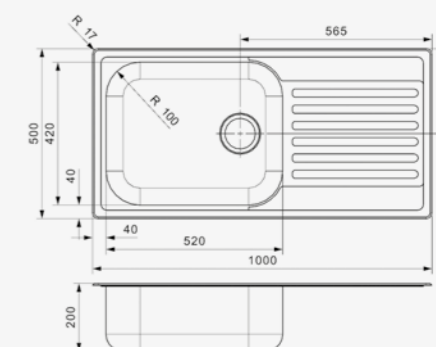

MINISTER

10 OKG

Cabinet size 600 mm
Depth 200 mm
Sink dimensions 520 x 420 mm
Total dimensions 1000 x 500 mm

Article number **R24508**

Pop-up set R22276 available separately
Minimal order quantity 20 pieces