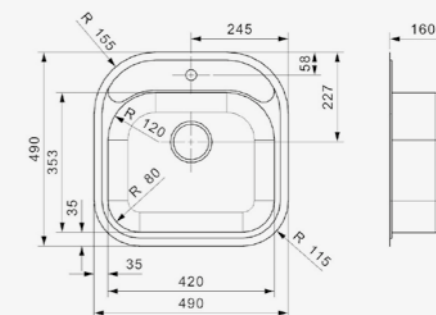

Pop-up set R22276 available separately

**BOSTON**

OKG

Cabinet size 600 mm  
 Depth 160 mm  
 Sink dimensions 420 x 353 mm  
 Total dimensions 490 x 490 mm

Article number **R16589**

Pop-up set R22276 available separately  
 Including taphole