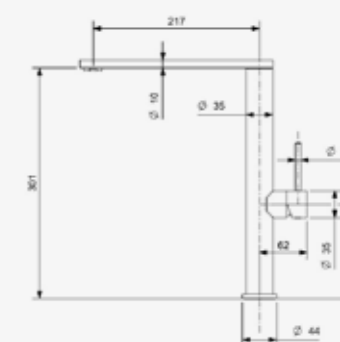

OXON
STAINLESS STEEL
Article number **R34606**

Brushed stainless steel
Single handle tap