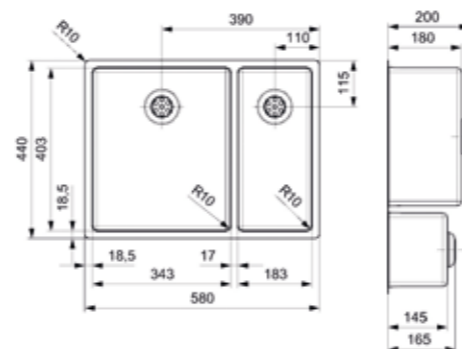

Slim: edge
of only 6 mm

NEW YORK

50X40

Cabinet size 600 mm
Depth 200 mm
Sink dimensions 503 x 403 mm
Total dimensions 540 x 440 mm

NEW YORK SLIM

40X40

Cabinet size 500 mm
Depth 180 mm
Sink dimensions 403 x 403 mm
Total dimensions 415 x 415 mm

Comfort plug | 10 mm radius
Pop-up available separately
● R39823 | ● R39830 | ● R39816

● COPPER II R38758   ● GOLD II R38765   ● GUN METAL II R38741

Comfort plug | 10 mm radius
Pop-up available separately
● R39823 | ● R39830 | ● R39816

● COPPER II R39519   ● GOLD II R39526   ● GUN METAL II R39502

NEW YORK

34X40+18X40

Cabinet size 600 mm
Depth 180 + 145 mm
Sink dimensions 343 x 403 + 183 x 403 mm
Total dimensions 580 x 440 mm

NEW YORK SLIM

50X40

Cabinet size 600 mm
Depth 200 mm
Sink dimensions 503 x 403 mm
Total dimensions 515 x 415 mm

Comfort plug | 10 mm radius
Pop-up available separately
● R39823 | ● R39830 | ● R39816

● COPPER II R39212   ● GOLD II R39229   ● GUN METAL II R39205

Comfort plug | 10 mm radius
Pop-up available separately
● R39823 | ● R39830 | ● R39816

● COPPER II R39540   ● GOLD II R39557   ● GUN METAL II R39533