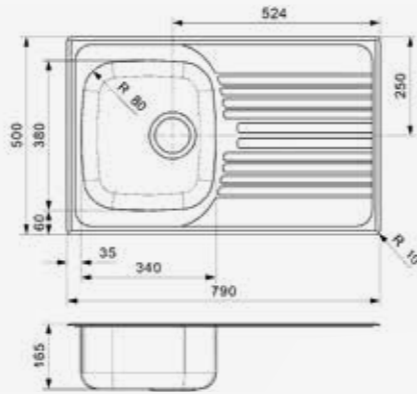

Article number **R40782**

**REX**

10 OKG

Cabinet size 450 mm  
 Depth 165 mm  
 Sink dimensions 340 x 380 mm  
 Total dimensions 790 x 500 mm

Stacked on pallet  
 Minimum order quantity 80 pieces

Article number **R17425**