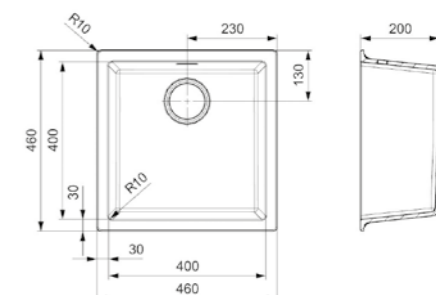

AMSTERDAM 40
CAFFE SILVERY

Cabinet size 500 mm
Depth 200 mm
Sink dimensions 400 x 400 mm
Total dimensions 460 x 460 mm

- Hygienic and easy to clean

- PURE BLACK R34637
- BLACK SILVERY R32312
- CAFFE SILVERY R32336
- GREY SILVERY R32329
- PURE WHITE R32305