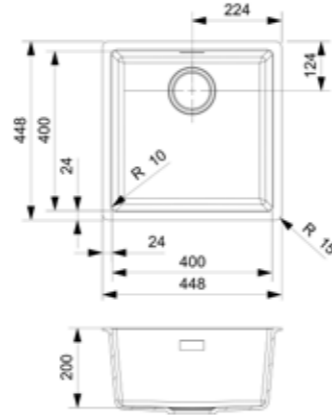

MESSINA 40
NERO BLACK

Cabinet size 450 mm
Depth 200 mm
Sink dimensions 400 x 400 mm
Total dimensions 448 x 448 mm

Pop-up sets are available separately
Push pop-up R40386 Nero Black | R41512 Stainless steel

NERO BLACK
R40256

SOFT WHITE
R40973

CHAMPAGNE
R40911

- Sinks in Soft White and Champagne come with a coloured cover plate as standard.
- Sinks in Nero Black are not supplied with a cover plate.