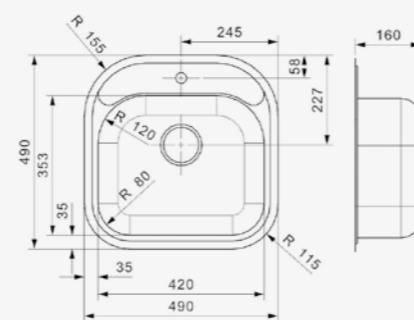

BOSTON

OKG
Cabinet size 600 mm
Depth 160 mm
Sink dimensions 420 x 353 mm
Total dimensions 490 x 490 mm

Pop-up set R22276 available separately

Article number **R00793**