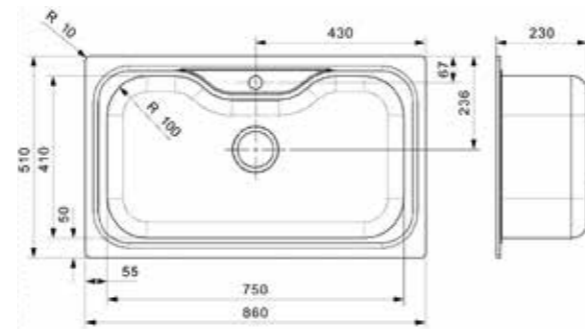

JUMBO

OKG

Cabinet size 900 mm
Depth 230 mm
Sink dimensions 750 x 410 mm
Total dimensions 860 x 510 mm