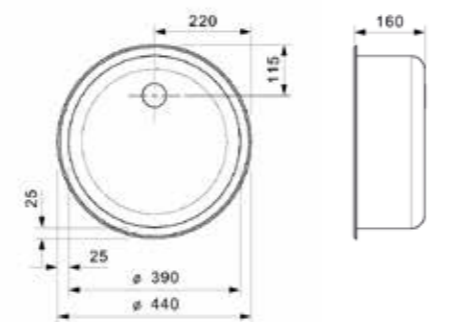

R18

390 OSK

Cabinet size 450 mm
Depth 160 mm
Sink dimensions 390 mm
Total dimensions 440 mm

Minimal order quantity 20 pieces

Article number **R00359**