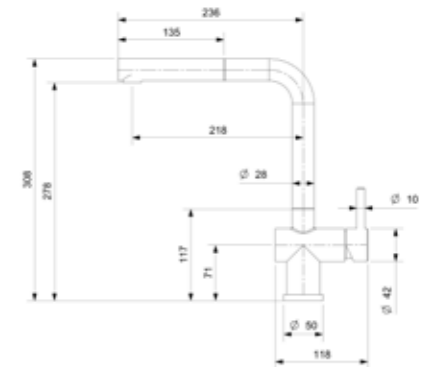

**CEDAR**  
COPPER II  
Article number **R38789**

Single handle tap  
PVD-technology  
Pull-out tap

**YADKIN**  
WHITE  
Article number **R34767**

Single handle tap

**CEDAR**  
GOLD II  
Article number **R38796**