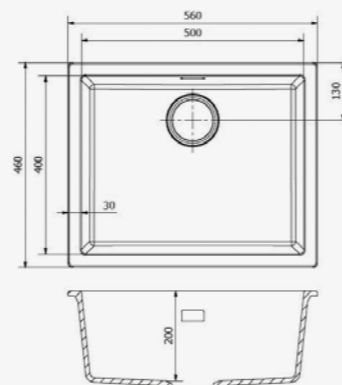

**AMSTERDAM 50**  
PURE WHITE

Cabinet size 600 mm  
Depth 200 mm  
Sink dimensions 500 x 400 mm  
Total dimensions 560 x 460 mm

- Hygienic and easy to clean

- PURE BLACK R34644
- BLACK SILVERY R30844
- CAFFE SILVERY R30868
- GREY SILVERY R30851
- PURE WHITE R30837