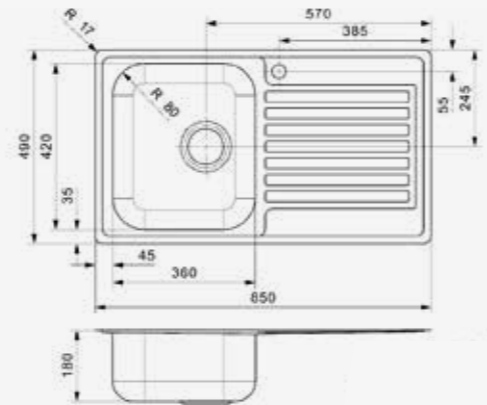

CENTURIO
L10 OKG LEFT
Cabinet size 500 mm
Depth 180 mm
Sink dimensions 360 x 420 mm
Total dimensions 850 x 490 mm

Article number **R23211**

Incl. 1 tap hole
Pop-up set R22276 available separately