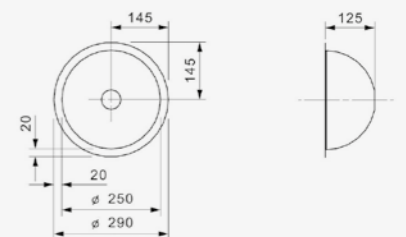

RIO

OSP
Cabinet size 300 mm
Depth 125 mm
Sink dimensions 250 mm
Total dimensions 290 mm

Article number **R00472**

Not suitable for use with standpipe | Includes drainer set