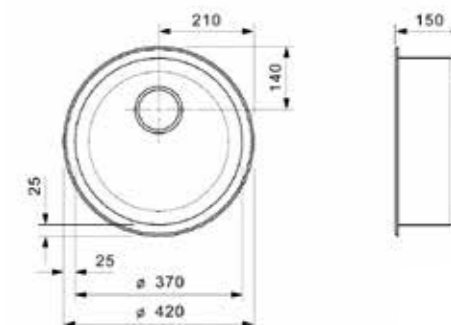

R18

370 OKG

Cabinet size 450 mm
Depth 150 mm
Sink dimensions 370 mm
Total dimensions 420 mm

Push pop-up R22276 available separately

Article number **R00052**