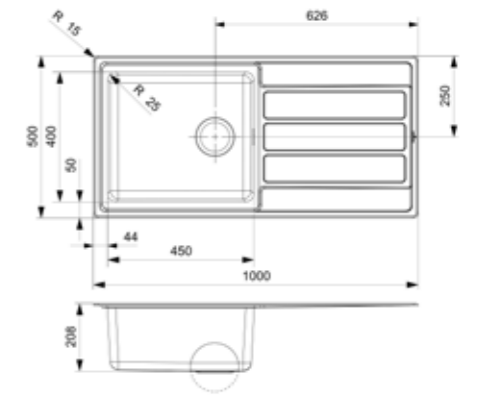

Article number **R01929**

**NEW!**

**ENVOY**

10 OKG

Cabinet size 600 mm  
 Depth 208 mm  
 Sink dimensions 450 x 400 mm  
 Total dimensions 1000 x 500 mm

Reversible | Stacked on pallet  
 Minimum order quantity 54 pieces