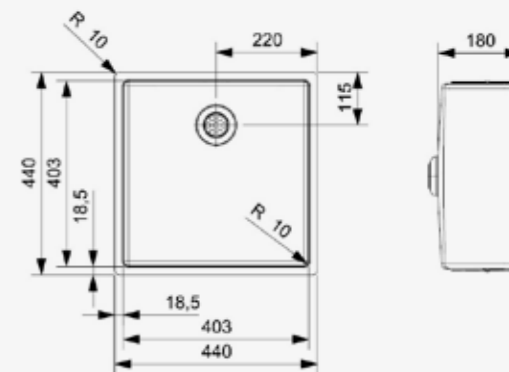

The warm, stylish Copper Rosé colour fits perfectly in a cosy kitchen. For a luxurious, harmonious overall look that gives your kitchen that little bit extra. New York Copper Rose is available in two sizes: 40x40 and 50x40 cm. Whichever you choose, this sink will be an eye-catching addition to your home that not only looks beautiful but is also practical.

NEW YORK
40X40 COPPER ROSE
Cabinet size 500 mm
Depth 180 mm
Sink dimensions 403 x 403 mm
Total dimensions 440 x 440 mm

PVD-Technology | Comfort plug

Article number R35153

NEW YORK
50X40 COPPER ROSE
Cabinet size 600 mm
Depth 200 mm
Sink dimensions 503 x 403 mm
Total dimensions 540 x 440 mm

PVD-Technology | Comfort plug