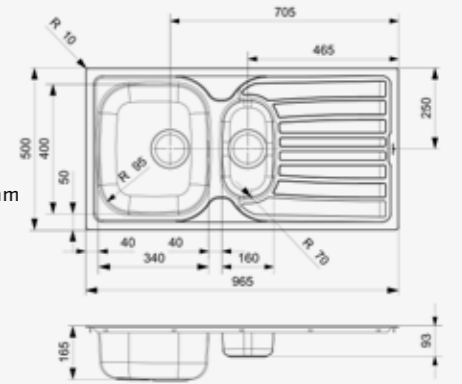

**NEW!**

**MONACO**

1.5 KGOKG

Cabinet size 600 mm  
 Depth 165 + 93 mm  
 Sink dimensions 340 x 400 + 160 x 300 mm  
 Total dimensions 965 x 500 mm

Reversible | Stacked on pallet  
 Minimum order quantity 56 pieces