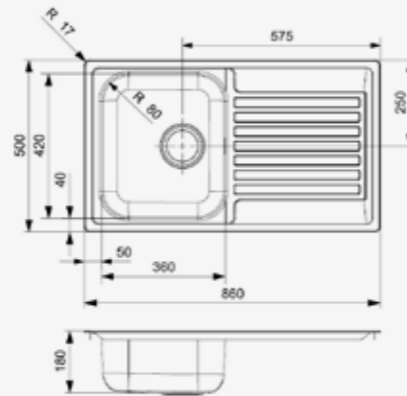

CENTURIO

10 OKG

Cabinet size 500 mm
Depth 180 mm
Sink dimensions 360 x 420 mm
Total dimensions 860 x 500 mm