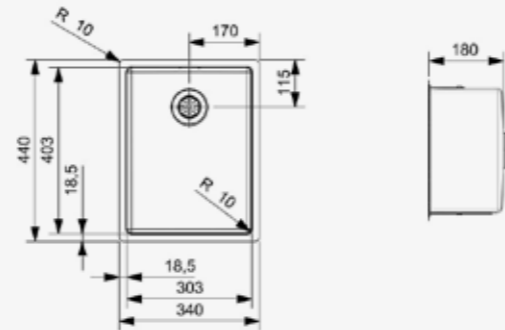

NEW!

**NEW YORK**

30X40

Cabinet size 400 mm  
 Depth 180 mm  
 Sink dimensions 303 x 403 mm  
 Total dimensions 340 x 440 mm

Article number **R40744**

Comfort plug | 10 mm radius  
 Push pop-up R37874 available separately