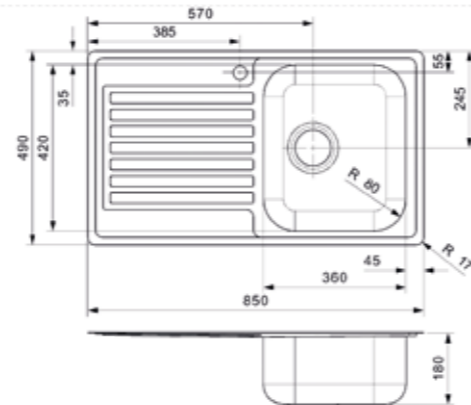

CENTURIO
L10 OKG RIGHT
Cabinet size 500 mm
Depth 180 mm
Sink dimensions 360 x 420 mm
Total dimensions 850 x 490 mm

Article number **R23204**

Incl. 1 tap hole
Pop-up set R22276 available separately