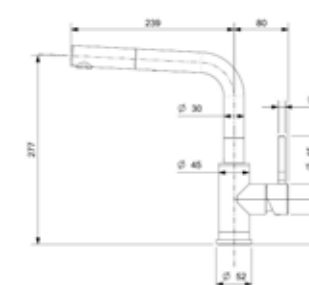

KITCHEN TAPS

REGINOX

SPRING
STAINLESS STEEL
Article number **R31780**

Brushed stainless steel
Single handle tap

KELSO
STAINLESS STEEL
Article number **R34590**

Brushed stainless steel
Single handle tap

Brushed stainless steel
Single handle tap

HURON
STAINLESS STEEL
Article number **R34576**

Brushed stainless steel
Single handle tap
Pull-out tap

Brushed stainless steel
Single handle tap
Pull-out tap