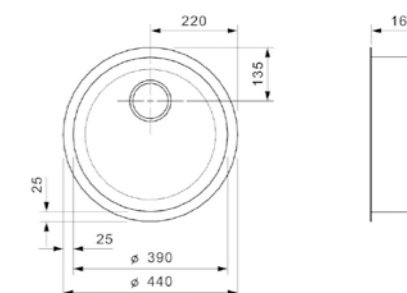

TIMELESS
CLASSIC

The L18 series is one of our popular classics! Round, square, double, with deep-drawn plug, with stop chain: all kinds of designs are available. The horizontal bar overflow and polishing give the L18 series a beautiful, subtle finish. This series can be installed in three ways: integrated, semi-integrated and undermount.

L18

370 OKG

Cabinet size	450 mm
Depth	150 mm
Sink dimensions	370 mm
Total dimensions	412 mm

Article number **R14349**

Pop-up set R22276 available separately

L18

390 OKG

Cabinet size	450 mm
Depth	160 mm
Sink dimensions	390 mm
Total dimensions	440 mm

Article number **R00755**

Pop-up set R22276 available separately

L18

390 COMFORT

Cabinet size	450 mm
Depth	160 mm
Sink dimensions	390 mm
Total dimensions	440 mm

Article number **R26076**

Pop-up set R37874 available separately
Comfort plug