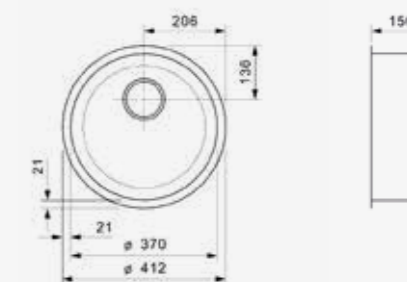

TIMELESS
CLASSIC

The L18 series is one of our popular classics! Round, square, double, with deep-drawn plug, with stop chain: all kinds of designs are available. The horizontal bar overflow and polishing give the L18 series a beautiful, subtle finish. This series can be installed in three ways: integrated, semi-integrated and undermount.

L18

370 OKG

Cabinet size	450 mm
Depth	150 mm
Sink dimensions	370 mm
Total dimensions	412 mm

Article number **R14349**

Pop-up set R22276 available separately