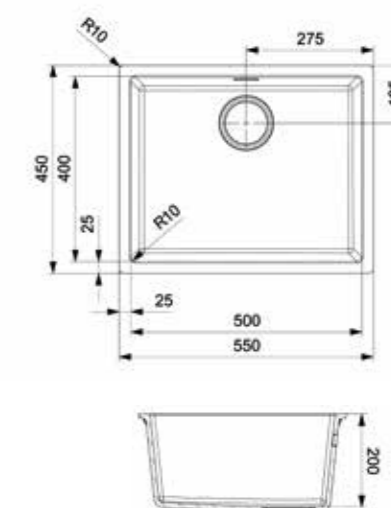

- BLACK SILVERY R31254
- CAFFE SILVERY R31278
- GREY SILVERY R31261
- PURE WHITE R31247

TEXEL 50
BLACK SILVERY
Cabinet size 600 mm
Depth 200 mm
Sink dimensions 500 x 400 mm
Total dimensions 550 x 450 mm

- Hygienic and easy to clean

- PURE BLACK R34668
- BLACK SILVERY R34057

HARLEM 15
CAFFE SILVERY
Cabinet size 600 mm
Depth 200 + 140 mm
Sink dimensions 330 x 440 + 156 x 300 mm
Total dimensions 1000 x 500 mm

- Reversible
- Hygienic and easy to clean