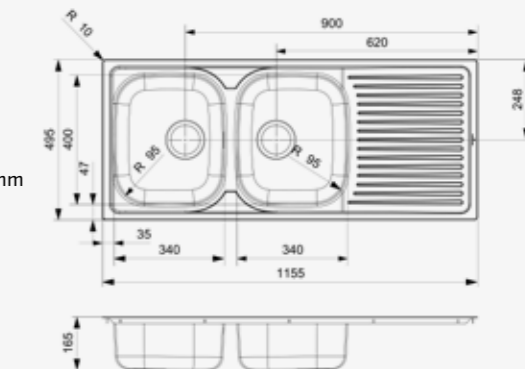

Article number **R40799**

**NEW!**

**MONACO**

30 KGOKG

Cabinet size 800 mm  
 Depth 165 + 165 mm  
 Sink dimensions 340 x 400 + 340 x 400 mm  
 Total dimensions 1155 x 495 mm

Reversible | Stacked on pallet  
 Minimum order quantity 56 pieces