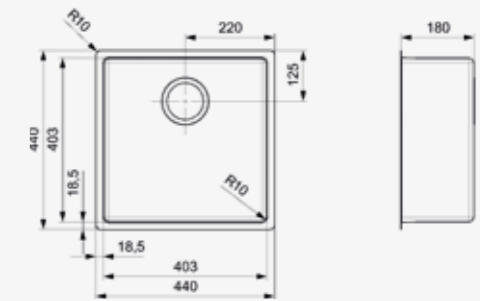

NEW YORK

40X40 KG-CC (304)

Cabinet size 500 mm
Depth 180 mm
Sink dimensions 403 x 403 mm
Total dimensions 440 x 440 mm

Matching standpipe R38505 available separately
Sink without overflow

Article number **R34231**