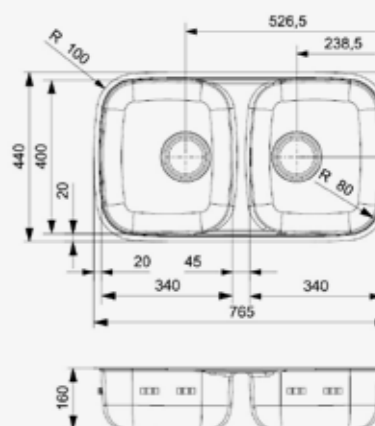

PRINCESS 80

KGOKG
Cabinet size 800 mm
Depth 160 + 160 mm
Sink dimensions 340 x 400 + 340 x 400 mm
Total dimensions 765 x 440 mm

Pop-up set R22276 available separately
Taphole is possible