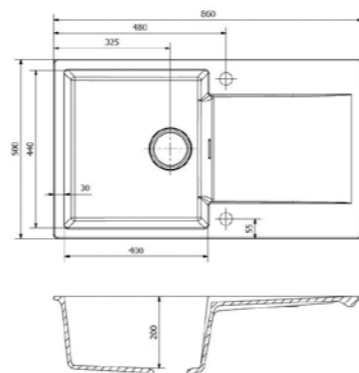

- Reversible
- Hygienic and easy to clean

- BLACK SILVERY R30929
- CAFFE SILVERY R30943
- GREY SILVERY R30936
- PURE WHITE R30912