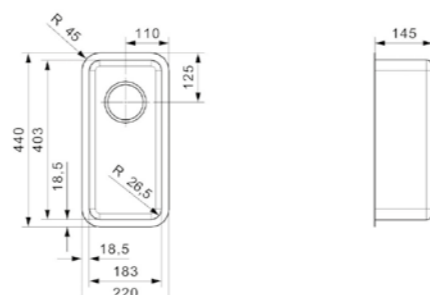

OHIO

18X40

Cabinet size	400 mm
Depth	145 mm
Sink dimensions	183 x 403 mm
Total dimensions	220 x 440 mm