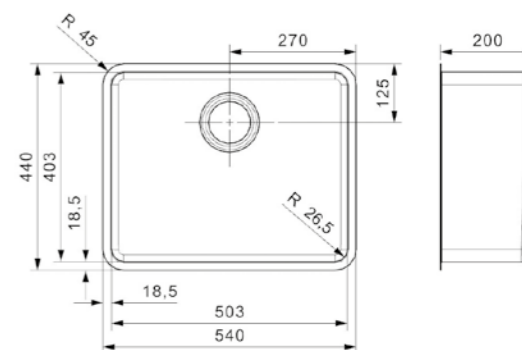

## OHIO

40X40

Cabinet size	500 mm
Depth	180 mm
Sink dimensions	403 x 403 mm
Total dimensions	440 x 440 mm

COPPER II  
R40881

GOLD II  
R40874

GUN METAL II  
R39793

PVD-technology

## OHIO

50X40

Cabinet size	600 mm
Depth	200 mm
Sink dimensions	503 x 403 mm
Total dimensions	540 x 440 mm

COPPER II  
R40898

GOLD II  
R40904

GUN METAL II  
R39809

Color deviations per item are possible.