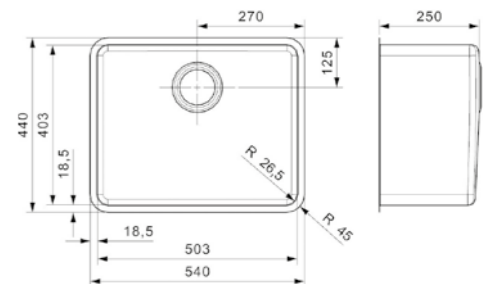

## KANSAS

40X40

- Cabinet size 500 mm
- Depth 250 mm
- Sink dimensions 403 x 403 mm
- Total dimensions 440 x 440 mm

Pop-up R38109 available separately

Article number **R19054**

## KANSAS

50X40

- Cabinet size 600 mm
- Depth 250 mm
- Sink dimensions 503 x 403 mm
- Total dimensions 540 x 440 mm

Pop-up R38109 available separately

The IB series is available as a standard version, but also as a Clean & Care sink (made of 316 stainless steel) and is very popular in the project market. It can be installed as a integrated, semi-integrated or undermount sink. The overflow with horizontal slots completes the design.