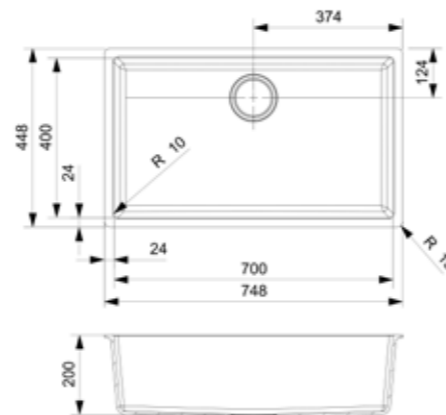

MESSINA 70
CHAMPAGNE

Cabinet size 800 mm
Depth 200 mm
Sink dimensions 700 x 400 mm
Total dimensions 748 x 448 mm

Pop-up sets are available separately
Push pop-up R40386 Nero Black | R41512 Stainless steel

NERO BLACK
R40270

SOFT WHITE
R40997

CHAMPAGNE
R40935

- Sinks in Soft White and Champagne come with a coloured cover plate as standard.
- Sinks in Nero Black are not supplied with a cover plate.