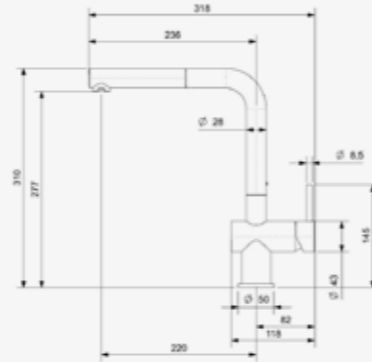

CRYSTAL
GUN METAL II
Article number **R38963**