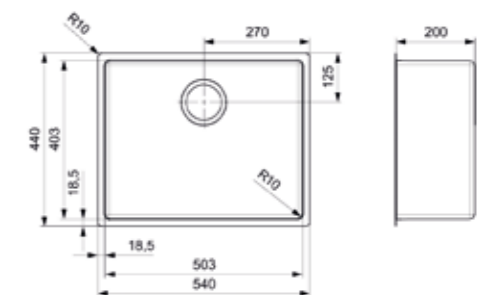

NEW YORK

50X40 OKG

Cabinet size 600 mm
Depth 200 mm
Sink dimensions 503 x 403 mm
Total dimensions 540 x 440 mm

Comfort plug | 10 mm radius
Push pop-up R38109 available separately

Article number R28131