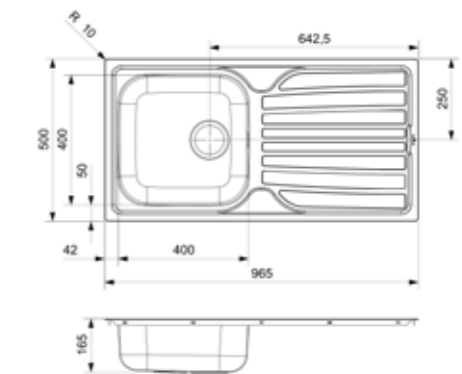

Article number **R37614**

**NEW!**

**MONACO**

10 OKG

Cabinet size 600 mm  
 Depth 165 mm  
 Sink dimensions 400 x 400 mm  
 Total dimensions 965 x 500 mm

Reversible | Stacked on pallet  
 Minimum order quantity 56 pieces