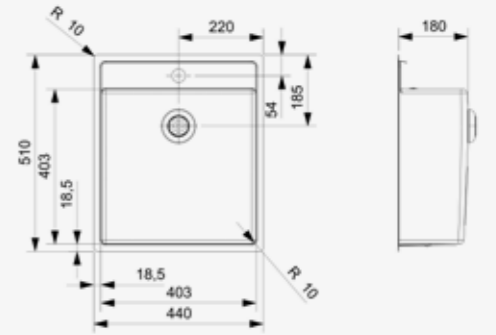

Comfort plug | 10 mm radius
Pop-up available separately
● R39823 | ● R39830 | ● R39816

● COPPER II R41383   ● GOLD II R41369   ● GUN METAL II R41376