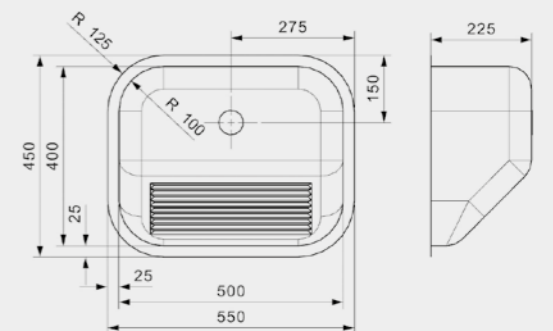

### OSP WALL MOUNT SET

- Cabinet size 600 mm
- Depth 225 mm
- Sink dimensions 500 x 400 mm
- Total dimensions 550 x 450 mm

Wallmount