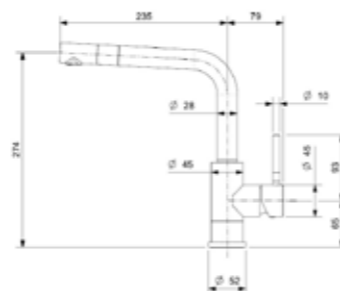

**CHENA**  
CHROME  
Article number **R35238**

Elbow tap  
Single handle tap

**LOGAN**  
STAINLESS STEEL  
Article number **R31797**

Brushed stainless steel  
Single handle tap

**CEDAR**  
CHROME  
Article number **R31636**