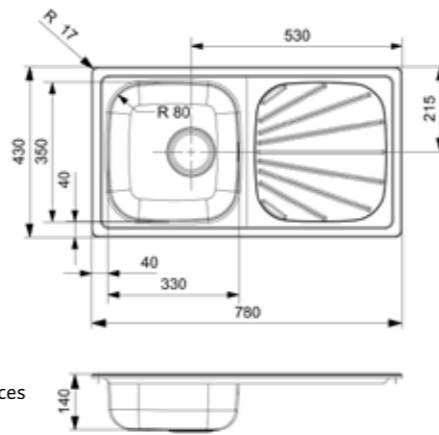

Article number **R40751**

**BETA**

10 BA OKG

Cabinet size 450 mm  
 Depth 140 mm  
 Sink dimensions 330 x 350 mm  
 Total dimensions 780 x 430 mm

Push pop-up R22276 sold separately  
 Stacked on pallet | Minimum order quantity 80 pieces