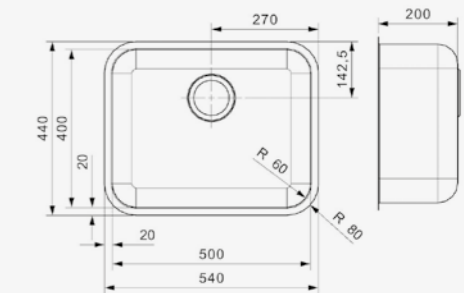

IB

5040 KG-CC (316)

Cabinet size 600 mm
Depth 200 mm
Sink dimensions 500 x 400 mm
Total dimensions 540 x 440 mm