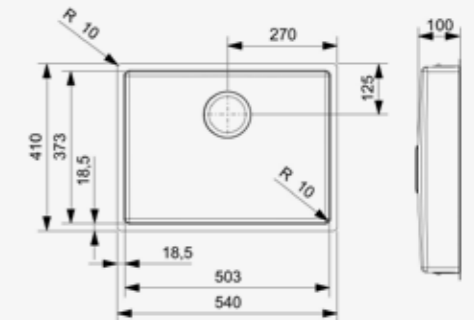

Article number **R38482**

Matching standpipe R38574 available separately
Sink without overflow | Includes adf-material