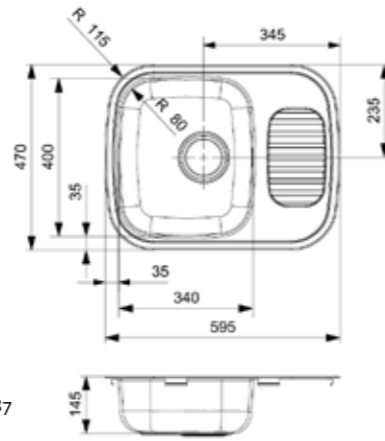

## ESPECIALLY FOR **TRANSPORT**

**REGIDRAIN**

OKG

Cabinet size 450 mm  
 Depth 145 mm  
 Sink dimensions 340 x 400 mm  
 Total dimensions 595 x 470 mm

Push pop-up R22276 available separately  
 Also available stacked on pallet (80 pieces) R16787