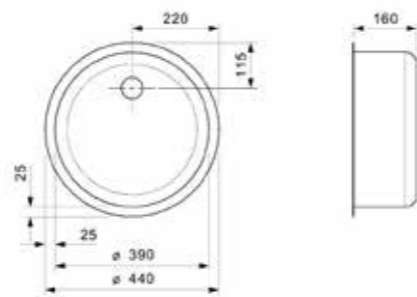

L18

390 OSK

Cabinet size 450 mm
Depth 160 mm
Sink dimensions 390 mm
Total dimensions 440 mm

Minimal order quantity 20 pieces

Article number **R00762**