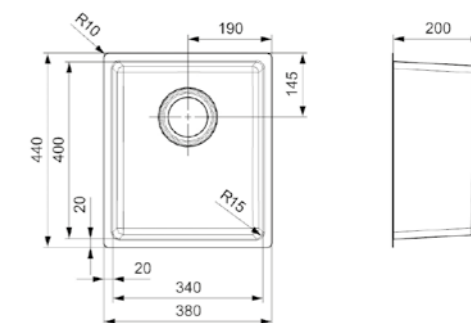

Article number **R32848**

HOUSTON

40X40
Cabinet size 500 mm
Depth 200 mm
Sink dimensions 400 x 400 mm
Total dimensions 440 x 440 mm

Pop-up R38109 available separately