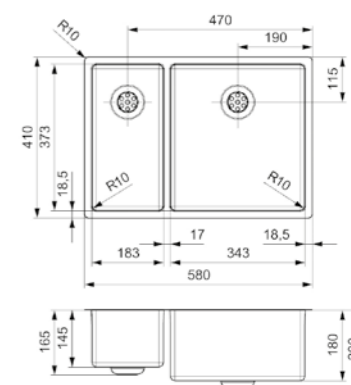

NEW JERSEY

18X37+34X37
Cabinet size 600 mm
Depth 145 + 180 mm
Sink dimensions 183 x 373 + 343 x 373 mm
Total dimensions 580 x 410 mm

Comfort plug | Push pop-up R37874 available separately
Minimum order quantity: 20 pieces

Article number **R33012**

NEW JERSEY

34X37+18X37
Cabinet size 600 mm
Depth 180 + 145 mm
Sink dimensions 343 x 373 + 183 x 373 mm
Total dimensions 580 x 410 mm

Comfort plug
Push pop-up R37874 available separately