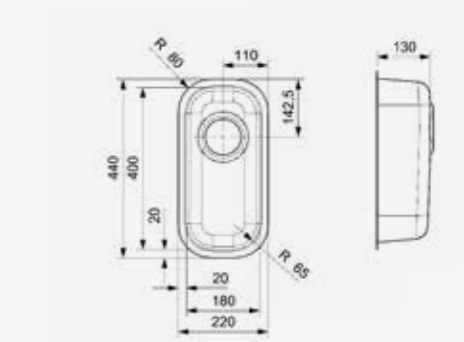

IB

1840 KG-CC (304)

Cabinet size 400 mm
Depth 130 mm
Sink dimensions 180 x 400 mm
Total dimensions 220 x 440 mm

Article number **R23594**

Matching standpipe R38574 available separately
Sink without overflow