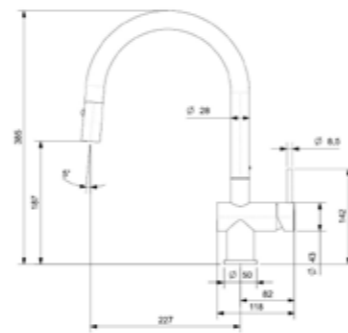

**CEDAR**  
COPPER II  
Article number **R38789**

Single handle tap  
PVD-technology  
Pull-out tap

**YADKIN**  
WHITE  
Article number **R34767**

Single handle tap

**CEDAR**  
GOLD II  
Article number **R38796**