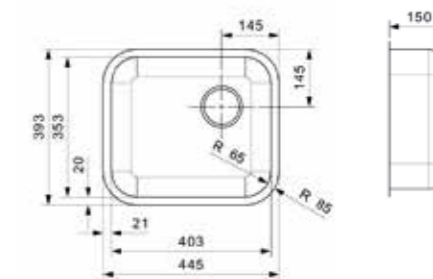

**L18**

390 OSK

Cabinet size 450 mm  
 Depth 160 mm  
 Sink dimensions 390 mm  
 Total dimensions 440 mm

Minimal order quantity 20 pieces

Article number **R00762**

**L18**

4035 OSK

Cabinet size 450 mm  
 Depth 150 mm  
 Sink dimensions 403 x 353 mm  
 Total dimensions 445 x 393 mm