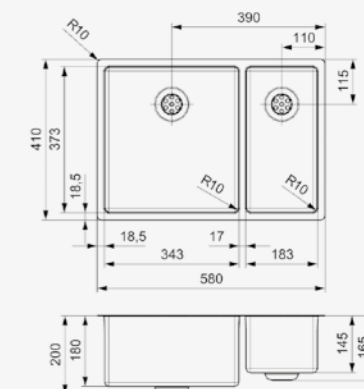

HORIZONTAL DEPTH OF 37 CM

NEW JERSEY

JUST AS NEW JERSEY IS GEOGRAPHICALLY AN EXTENSION OF THE METROPOLIS OF NEW YORK, THE NEW JERSEY LINE IS AN EXTENSION OF OUR BESTSELLER: THE NEW YORK SINK. THE NEW JERSEY IS ALSO A VERY MODERN DESIGN SINK WITH AN INNER AND OUTER RADIUS OF 10 MM AND A DEEP-DRAWN PLUG. THE DIFFERENCE LIES IN THE SLIGHTLY SMALLER HORIZONTAL DEPTH (37 CM INSTEAD OF 40 CM). THIS MAKES THE NEW JERSEY EVEN EASIER TO FIT TAPS ON 60 CM DEEP WORKTOPS.

NEW JERSEY

40X37
Cabinet size 500 mm
Depth 180 mm
Sink dimensions 403 x 373 mm
Total dimensions 440 x 410 mm

Comfort plug | Push pop-up R37874 available separately

NEW JERSEY

50X37
Cabinet size 600 mm
Depth 200 mm
Sink dimensions 503 x 373 mm
Total dimensions 540 x 410 mm

Comfort plug | Push pop-up R37874 available separately

NEW JERSEY

18X37+34X37
Cabinet size 600 mm
Depth 145 + 180 mm
Sink dimensions 183 x 373 + 343 x 373 mm
Total dimensions 580 x 410 mm

Comfort plug | Push pop-up R37874 available separately
Minimum order quantity: 20 pieces

NEW JERSEY

34X37+18X37
Cabinet size 600 mm
Depth 180 + 145 mm
Sink dimensions 343 x 373 + 183 x 373 mm
Total dimensions 580 x 410 mm

Comfort plug
Push pop-up R37874 available separately