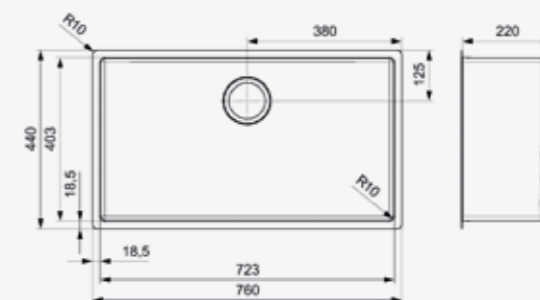

NEW YORK

72X40 KG-CC (304)

Cabinet size 800 mm
Depth 220 mm
Sink dimensions 723 x 403 mm
Total dimensions 760 x 440 mm

Matching standpipe R38505 available separately
Sink without overflow