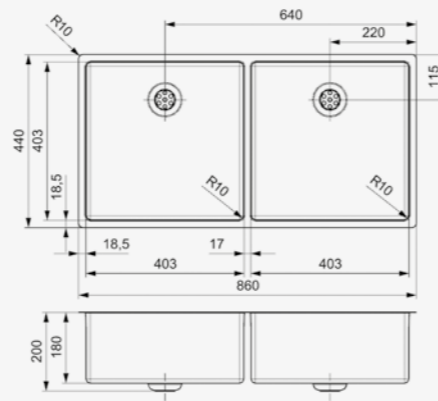

NEW YORK

34X40+34X40

Cabinet size 800 mm
Depth 180 + 180 mm
Sink dimensions 343 x 403 + 343 x 403 mm
Total dimensions 740 x 440 mm

Comfort plug | 10 mm radius
Push pop-up R37874 available separately

Article number R28223

NEW YORK

50X40 TAPWING

Cabinet size 600 mm
Depth 200 mm
Sink dimensions 503 x 403 mm
Total dimensions 540 x 510 mm

Comfort plug | 10 mm radius
Push pop-up R37874 available separately

Article number R34774

NEW YORK

40X40+40X40

Cabinet size 900 mm
Depth 180 + 180 mm
Sink dimensions 403 x 403 + 403 x 403 mm
Total dimensions 860 x 440 mm

Comfort plug | 10 mm radius
Push pop-up R37874 available separately

Article number R28254

NEW YORK

40X40 OKG

Cabinet size 500 mm
Depth 180 mm
Sink dimensions 403 x 403 mm
Total dimensions 440 x 440 mm

Comfort plug | 10 mm radius
Push pop-up R38109 available separately

Article number R28124

NEW YORK

34X40 TAPWING

Cabinet size 450 mm
Depth 180 mm
Sink dimensions 343 x 403 mm
Total dimensions 380 x 510 mm

Comfort plug | 10 mm radius
Push pop-up R37874 available separately

Article number R37423

NEW YORK

50X40 OKG

Cabinet size 600 mm
Depth 200 mm
Sink dimensions 503 x 403 mm
Total dimensions 540 x 440 mm

Comfort plug | 10 mm radius
Push pop-up R38109 available separately

Article number R28131

NEW YORK

40X40 TAPWING

Cabinet size 500 mm
Depth 180 mm
Sink dimensions 403 x 403 mm
Total dimensions 440 x 510 mm

Comfort plug | 10 mm radius
Push pop-up R37874 available separately

Article number R40461

NEW YORK

72X40 OKG

Cabinet size 800 mm
Depth 220 mm
Sink dimensions 723 x 403 mm
Total dimensions 760 x 440 mm

Comfort plug | 10 mm radius
Push pop-up R38109 available separately

Article number R31377