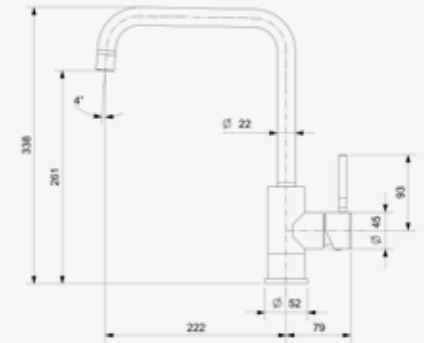

Brushed stainless steel
Single handle tap
PVD-technology

FLINT
BLACK
Article number **R37416**

Single handle tap
Pull-out tap