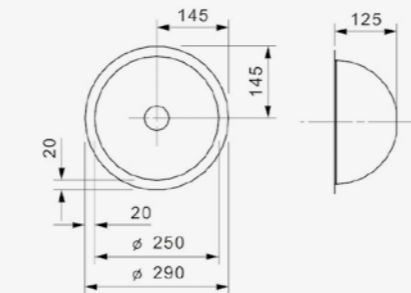

Article number **R14530**

Extra deep drain, especially for standpipe
Standpipe R20234 available separately | Sink without overflow

RIO
SP-CC (304)
Cabinet size 300 mm
Depth 125 mm
Sink dimensions 250 mm
Total dimensions 290 mm

Article number **R00724**

Sink without overflow
Not suitable for use with standpipe