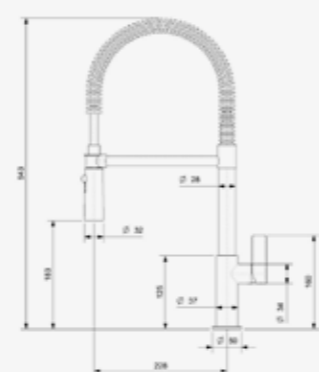

YADKIN
BLACK
Article number **R31681**

Single handle tap