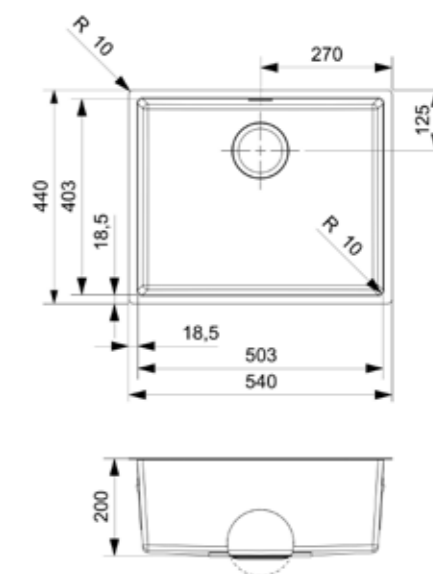

## FRESH VERO

AN ATTRACTIVELY PRICED SINK,  
IDEAL FOR THE PROJECT MARKET.

NEW!

**VERO**

30 X 40

Cabinet size 400 mm  
 Depth 180 mm  
 Sink dimensions 303 x 403 mm  
 Total dimensions 340 x 440 mm

Pop-up operation not possible

Article number R41222

NEW!

**VERO**

50 X 40

Cabinet size 600 mm  
 Depth 200 mm  
 Sink dimensions 503 x 403 mm  
 Total dimensions 540 x 440 mm

Pop-up operation not possible

Article number R41215

NEW!

**VERO**

40 X 40

Cabinet size 500 mm  
 Depth 180 mm  
 Sink dimensions 403 x 403 mm  
 Total dimensions 440 x 440 mm

Pop-up operation not possible

Article number R41208

NEW!

**VERO**

40 X 40 TAPWING