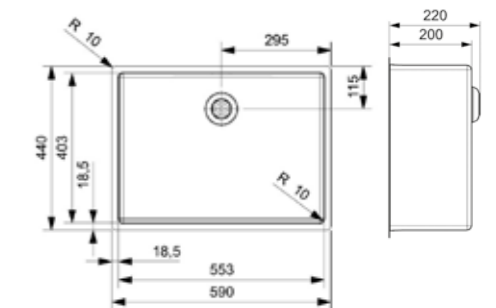

**NEW YORK**

55X40

Cabinet size 800 mm  
 Depth 200 mm  
 Sink dimensions 553 x 403 mm  
 Total dimensions 590 x 440 mm

Article number **R36075**

Comfort plug | 10 mm radius  
 Push pop-up R37874 available separately