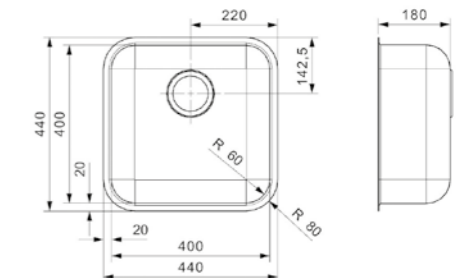

IB

4040 KG-CC (316)

Cabinet size 500 mm
Depth 180 mm
Sink dimensions 400 x 400 mm
Total dimensions 440 x 440 mm

Article number **R23228**

Matching standpipe R38505 available separately
Sink without overflow | More resistant to acids, salts and chlorine