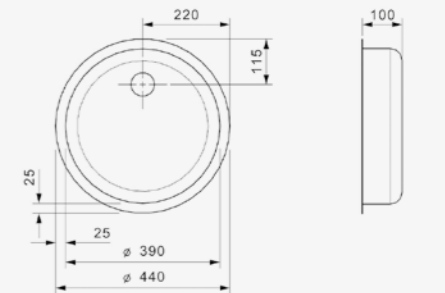

Article number **R25635**

**L18**

**390 VP-CC (304) 10 CM DEEP**

Cabinet size 450 mm  
 Depth 100 mm  
 Sink dimensions 390 mm  
 Total dimensions 440 mm

Extra deep drain, especially for standpipe  
 Standpipe R33821 available separately  
 Sink without overflow | Includes adf-material