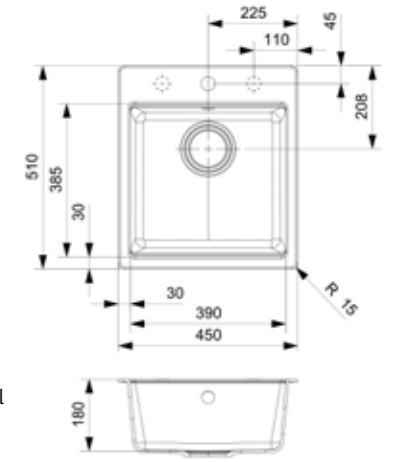

FLORENCE 40
NERO BLACK

Cabinet size 450 mm
Depth 180 mm
Sink dimensions 390 x 385 mm
Total dimensions 450 x 510 mm

Pop-up sets are available separately
Push pop-up R40386 Nero Black | R41512 Stainless steel

● NERO BLACK
R40331

● SOFT WHITE
R41055

- Sinks in Soft White and Champagne come with a coloured cover plate as standard.
- Sinks in Nero Black are supplied without a cover plate.