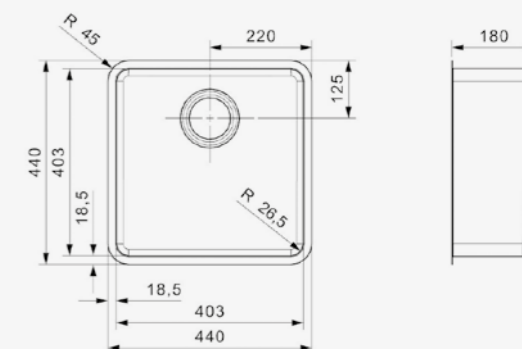

## OHIO

40X40

Cabinet size	500 mm
Depth	180 mm
Sink dimensions	403 x 403 mm
Total dimensions	440 x 440 mm

COPPER II  
R40881

GOLD II  
R40874

GUN METAL II  
R39793

PVD-technology

## OHIO

50X40

Cabinet size	600 mm
Depth	200 mm
Sink dimensions	503 x 403 mm
Total dimensions	540 x 440 mm

COPPER II  
R40898

GOLD II  
R40904

GUN METAL II  
R39809

Color deviations per item are possible.