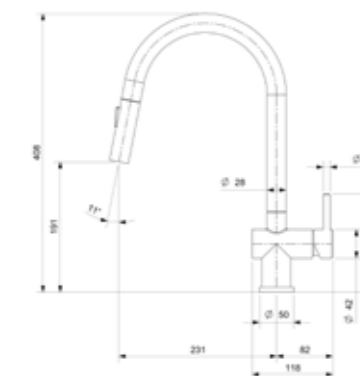

CANO
GOLD II
Article number **R38949**

Brushed stainless steel
Single handle tap
PVD-technology