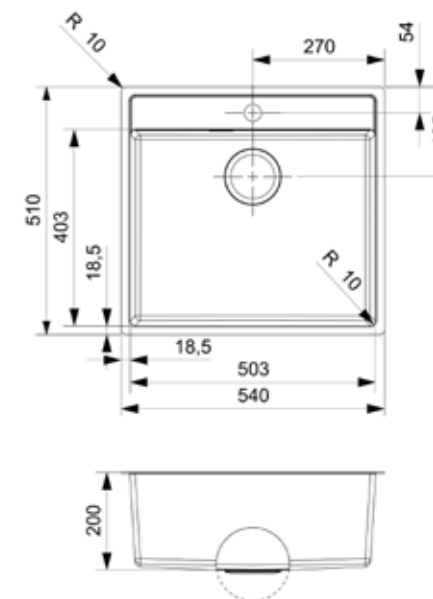

NEW!

VERO

30 X 40

Cabinet size 400 mm
Depth 180 mm
Sink dimensions 303 x 403 mm
Total dimensions 340 x 440 mm

Pop-up operation not possible

Article number R41222

NEW!

VERO

50 X 40

Cabinet size 600 mm
Depth 200 mm
Sink dimensions 503 x 403 mm
Total dimensions 540 x 440 mm

Pop-up operation not possible

Article number R41215

NEW!

VERO

40 X 40

Cabinet size 500 mm
Depth 180 mm
Sink dimensions 403 x 403 mm
Total dimensions 440 x 440 mm

Pop-up operation not possible

Article number R41208

NEW!

VERO

40 X 40 TAPWING

Cabinet size 500 mm
Depth 180 mm
Sink dimensions 403 x 403 mm
Total dimensions 440 x 510 mm

Pop-up operation not possible

Article number R41185

NEW!

VERO

50 X 40 TAPWING

Cabinet size 600 mm
Depth 200 mm
Sink dimensions 503 x 403 mm
Total dimensions 540 x 510 mm

Pop-up operation not possible

Article number R41192