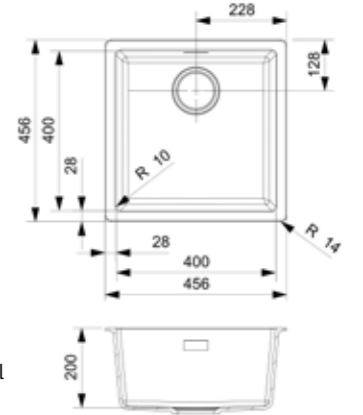

MESSINA 40
NERO BLACK

Cabinet size 450 mm
Depth 200 mm
Sink dimensions 400 x 400 mm
Total dimensions 448 x 448 mm

Pop-up sets are available separately
Push pop-up R40386 Nero Black | R41512 Stainless steel

NERO BLACK
R40256

SOFT WHITE
R40973

CHAMPAGNE
R40911

- Sinks in Soft White and Champagne come with a coloured cover plate as standard.
- Sinks in Nero Black are not supplied with a cover plate.

VERONA 40
SOFT WHITE

Cabinet size 450 mm
Depth 200 mm
Sink dimensions 400 x 400 mm
Total dimensions 456 x 456 mm

Pop-up sets are available separately
Push pop-up R40386 Nero Black | R41512 Stainless steel

NERO BLACK
R40287

SOFT WHITE
R41000

CHAMPAGNE
R40942

- Sinks in Soft White and Champagne come with a coloured cover plate as standard.
- Sinks in Nero Black are not supplied with a cover plate.

MESSINA 50
SOFT WHITE

Cabinet size 600 mm
Depth 200 mm
Sink dimensions 500 x 400 mm
Total dimensions 548 x 448 mm

Pop-up sets are available separately
Push pop-up R40386 Nero Black | R41512 Stainless steel

NERO BLACK
R40263

SOFT WHITE
R40980

CHAMPAGNE
R40928

- Sinks in Soft White and Champagne come with a coloured cover plate as standard.
- Sinks in Nero Black are not supplied with a cover plate.

VERONA 50
CHAMPAGNE

Cabinet size 600 mm
Depth 200 mm
Sink dimensions 500 x 400 mm
Total dimensions 556 x 456 mm

Pop-up sets are available separately
Push pop-up R40386 Nero Black | R41512 Stainless steel

NERO BLACK
R40294

SOFT WHITE
R41017

CHAMPAGNE
R40959

- Sinks in Soft White and Champagne come with a coloured cover plate as standard.
- Sinks in Nero Black are not supplied with a cover plate.

MESSINA 70
CHAMPAGNE

Cabinet size 800 mm
Depth 200 mm
Sink dimensions 700 x 400 mm
Total dimensions 748 x 448 mm

Pop-up sets are available separately
Push pop-up R40386 Nero Black | R41512 Stainless steel

NERO BLACK
R40270