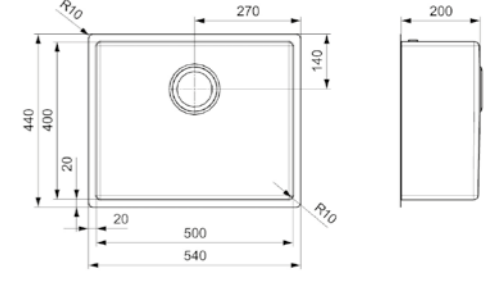

**MIAMI**  
40X40 COPPER

Cabinet size 500 mm  
Depth 200 mm  
Sink dimensions 400 x 400 mm  
Total dimensions 440 x 440 mm

PVD-technology | 10 mm radius | 200 mm deep  
Pop-up operation not possible

Article number **R30738**

**MIAMI**  
50X40 COPPER

Cabinet size 600 mm  
Depth 200 mm  
Sink dimensions 500 x 400 mm  
Total dimensions 540 x 440 mm

PVD-technology | 10 mm radius | 200 mm deep  
Pop-up operation not possible

Article number **R30714**

**MIAMI**  
40X40 GOLD

Cabinet size 500 mm  
Depth 200 mm  
Sink dimensions 400 x 400 mm  
Total dimensions 440 x 440 mm

PVD-technology | 10 mm radius | 200 mm deep  
Pop-up operation not possible

Article number **R30745**