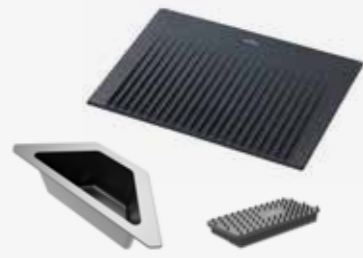

EXTRA'S

SILICON FLEXIBLE DRAINER 308x408

CORNER COLANDER

REGI-SCRUB

Article number

R37645

R37652

R38390