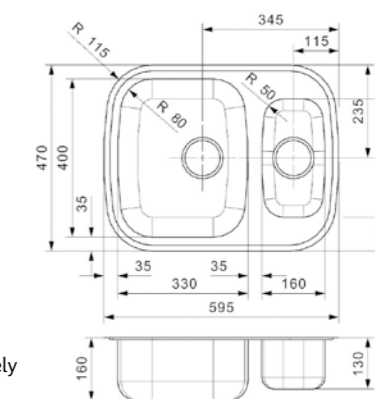

Article number **R16633**

**QUEEN**

L60 OKG  
 Cabinet size 600 mm  
 Depth 160 + 130 mm  
 Sink dimensions 330 x 400 + 160 x 300 mm  
 Total dimensions 595 x 470 mm

Including colander | Pop-up set R20357 available separately  
 Taphole left or right is possible