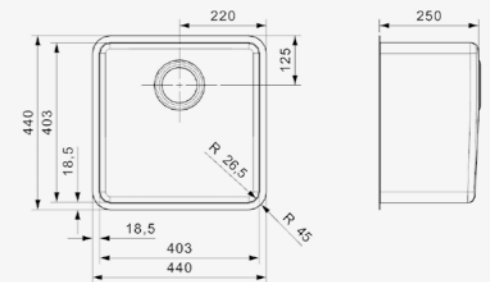

Article number **R19054**

KANSAS

50X40

- Cabinet size 600 mm
- Depth 250 mm
- Sink dimensions 503 x 403 mm
- Total dimensions 540 x 440 mm

Pop-up R38109 available separately