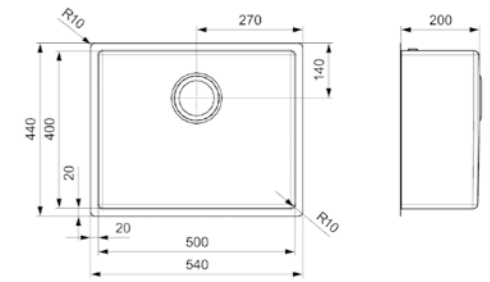

**MIAMI**  
40X40 GOLD

Cabinet size 500 mm  
Depth 200 mm  
Sink dimensions 400 x 400 mm  
Total dimensions 440 x 440 mm

PVD-technology | 10 mm radius | 200 mm deep  
Pop-up operation not possible

Article number **R30745**

**MIAMI**  
50X40 GOLD

Cabinet size 600 mm  
Depth 200 mm  
Sink dimensions 500 x 400 mm  
Total dimensions 540 x 440 mm

PVD-technology | 10 mm radius | 200 mm deep  
Pop-up operation not possible

Article number **R30691**

**MIAMI**  
40X40 GUN METAL

Cabinet size 500 mm  
Depth 200 mm  
Sink dimensions 400 x 400 mm  
Total dimensions 440 x 440 mm

PVD-technology | 10 mm radius | 200 mm deep  
Pop-up operation not possible

Article number **R30721**

**MIAMI**  
50X40 GUN METAL

Cabinet size 600 mm  
Depth 200 mm  
Sink dimensions 500 x 400 mm  
Total dimensions 540 x 440 mm

PVD-technology | 10 mm radius | 200 mm deep  
Pop-up operation not possible

Available in  
**three colours**