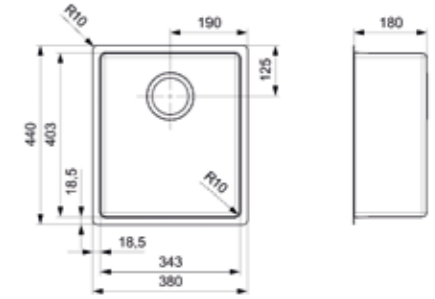

NEW YORK

34X40 KG-CC (304)

Cabinet size 450 mm
Depth 180 mm
Sink dimensions 343 x 403 mm
Total dimensions 380 x 440 mm

Matching standpipe R38505 available separately
Sink without overflow

Article number **R34859**