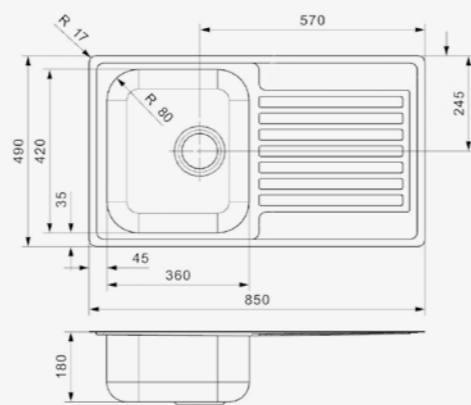

CENTURIO
L10 OKG
Cabinet size 500 mm
Depth 180 mm
Sink dimensions 360 x 420 mm
Total dimensions 850 x 490 mm

Article number **R19542**

Pop-up set R22276 available separately