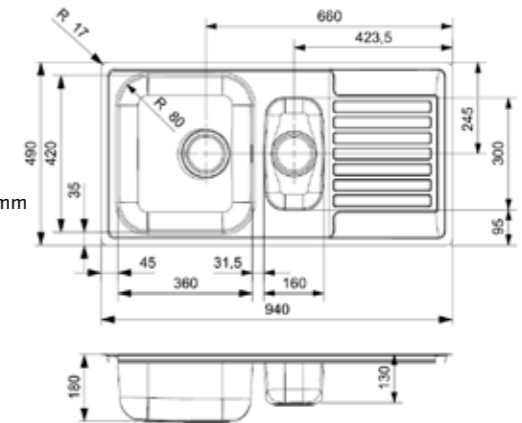

CENTURIO
L1.5 KGOKG
Cabinet size 600 mm
Depth 180 + 130 mm
Sink dimensions 360 x 420 + 160 x 300 mm
Total dimensions 940 x 440 mm

Article number **R19580**

Pop-up set R22276 available separately