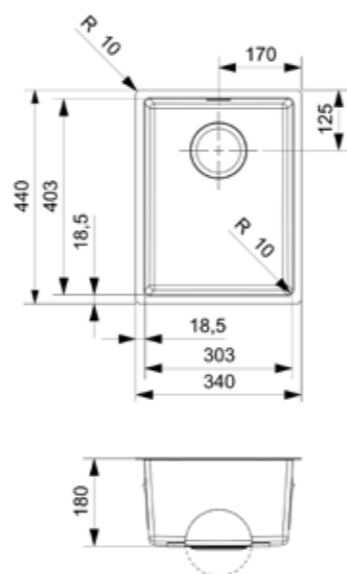

NEW!

VERO

30 X 40

Cabinet size 400 mm
Depth 180 mm
Sink dimensions 303 x 403 mm
Total dimensions 340 x 440 mm

Pop-up operation not possible

Article number R41222

NEW!

VERO

50 X 40

Cabinet size 600 mm
Depth 200 mm
Sink dimensions 503 x 403 mm
Total dimensions 540 x 440 mm

Pop-up operation not possible

Article number R41215