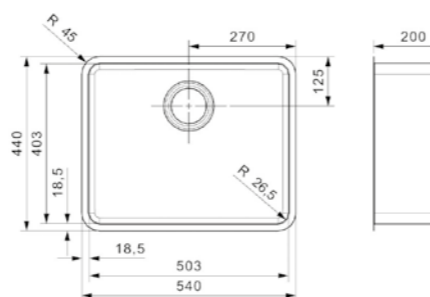

**MIAMI**  
50X40 GOLD

Cabinet size 600 mm  
Depth 200 mm  
Sink dimensions 500 x 400 mm  
Total dimensions 540 x 440 mm

PVD-technology | 10 mm radius | 200 mm deep  
Pop-up operation not possible

Article number **R30691**

Article number **R15759**

Pop-up R38109 available separately

**OHIO**

40X40 TAPWING

Cabinet size	500 mm
Depth	180 mm
Sink dimensions	403 x 403 mm
Total dimensions	440 x 510 mm

Article number **R15803**

Pop-up R38109 available separately

**OHIO**

40X40

Cabinet size	500 mm
Depth	180 mm
Sink dimensions	403 x 403 mm
Total dimensions	440 x 440 mm

Article number **R15957**

Pop-up R38109 available separately

**OHIO**

50X40 TAPWING

Cabinet size	600 mm
Depth	200 mm
Sink dimensions	503 x 403 mm
Total dimensions	540 x 510 mm

Article number **R15698**

Pop-up R38109 available separately

**OHIO**

50X40

Cabinet size	600 mm
Depth	200 mm
Sink dimensions	503 x 403 mm
Total dimensions	540 x 440 mm

Article number **R15780**

Pop-up R38109 available separately