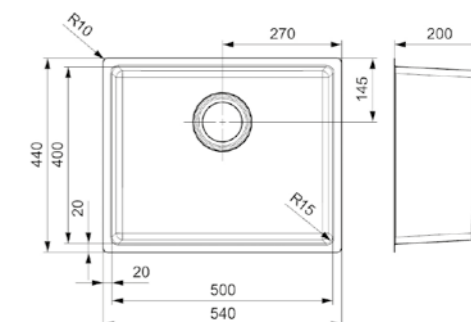

• 15 mm inner radius
• 200 mm deep sink

HOUSTON

34X40
Cabinet size 450 mm
Depth 200 mm
Sink dimensions 340 x 400 mm
Total dimensions 380 x 440 mm

Pop-up R38109 available separately

HOUSTON

40X40
Cabinet size 500 mm
Depth 200 mm
Sink dimensions 400 x 400 mm
Total dimensions 440 x 440 mm

Pop-up R38109 available separately

HOUSTON

50X40
Cabinet size 600 mm
Depth 200 mm
Sink dimensions 500 x 400 mm
Total dimensions 540 x 440 mm

Pop-up R38109 available separately

HELLO HOUSTON

THESE SEAMLESS DEEP-DRAWN SINKS HAVE A SLEEK APPEARANCE AND, THANKS TO THEIR ATTRACTIVE PRICING, ARE IDEAL FOR THE PROJECT MARKET.

The Houston sinks are 200 mm deep and have a radius of 15 mm. Available in three sizes: 34x40, 40x40 and 50x40 cm. In short, the ideal combination of attractive, flexible and affordable.

Attractive, flexible and **affordable**