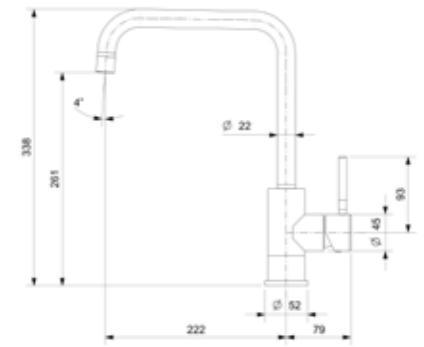

Brushed stainless steel
Single handle tap
PVD-technology

CEDAR
BLACK
Article number **R31643**

Single handle tap
Pull-out tap