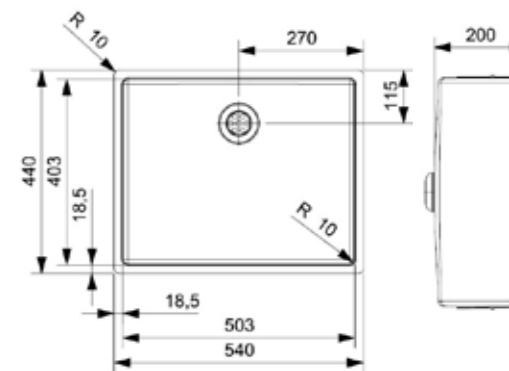

Article number R35122

**NEW YORK**  
40X40 COPPER ROSE  
Cabinet size 500 mm  
Depth 180 mm  
Sink dimensions 403 x 403 mm  
Total dimensions 440 x 440 mm

PVD-Technology | Comfort plug

Article number R35153

**NEW YORK**  
50X40 COPPER ROSE  
Cabinet size 600 mm  
Depth 200 mm  
Sink dimensions 503 x 403 mm  
Total dimensions 540 x 440 mm

PVD-Technology | Comfort plug