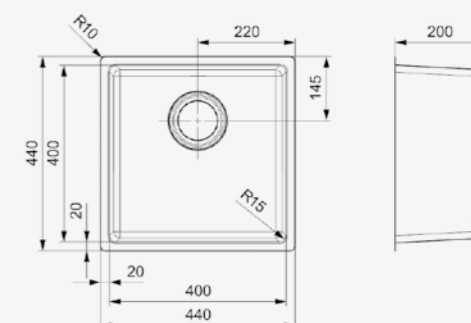

Pop-up R38109 available separately

Article number **R32848**

**HOUSTON**

40X40  
Cabinet size 500 mm  
Depth 200 mm  
Sink dimensions 400 x 400 mm  
Total dimensions 440 x 440 mm

Pop-up R38109 available separately