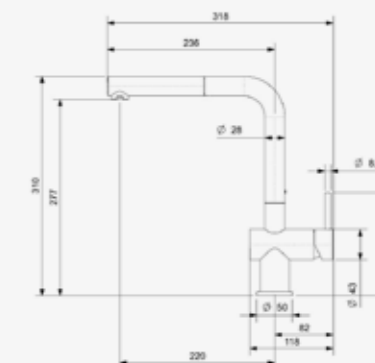

YAMPA
CHROME
Article number **R31698**

Single handle tap