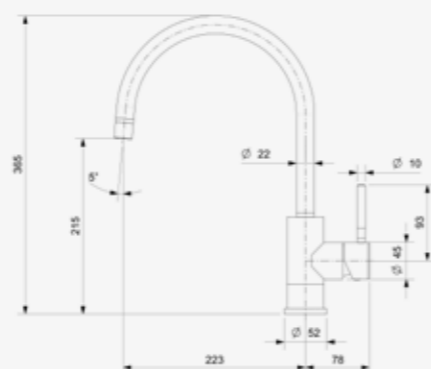

CANO
GUN METAL II
Article number **R38932**

Brushed stainless steel
Single handle tap
PVD-technology