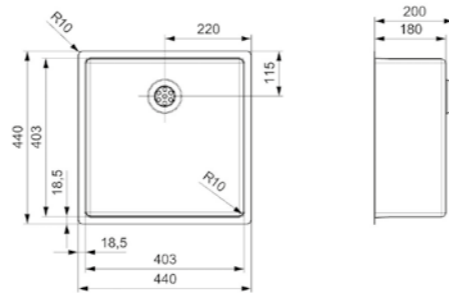

Comfort plug | 10 mm radius
Pop-up available separately
● R39823 | ● R39830 | ● R39816

● COPPER II R38727   ● GOLD II R38734   ● GUN METAL II R38710