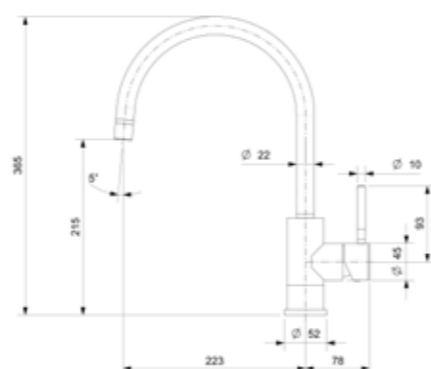

FLINT
GUN METAL II
Article number **R38819**

Single handle tap
PVD-technology
Pull-out tap