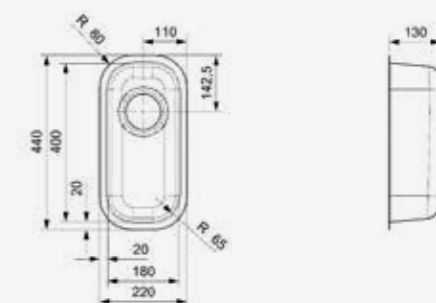

IB

18X40
Cabinet size 400 mm
Depth 130 mm
Sink dimensions 180 x 400 mm
Total dimensions 220 x 440 mm

Pop-up R38109 available separately
Minimal order quantity 20 pieces