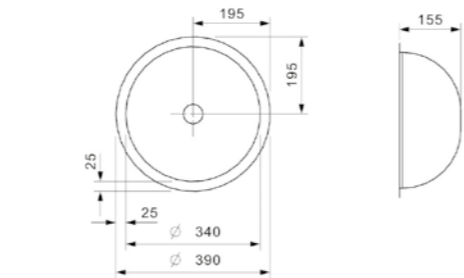

CARIBBEAN

SP-CC (304)

Cabinet size 400 mm
Depth 155 mm
Sink dimensions 340 mm
Total dimensions 390 mm