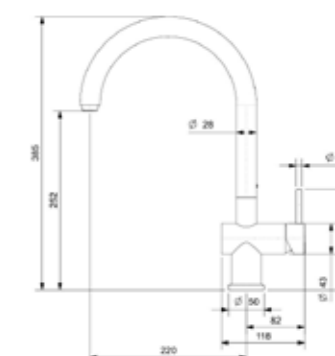

Single handle tap

**YADKIN**  
BLACK  
Article number **R31681**

Single handle tap

**ELA**  
CHROME  
Article number **R31599**

Single handle tap

**YAMPA**  
BLACK  
Article number **R31704**

Single handle tap