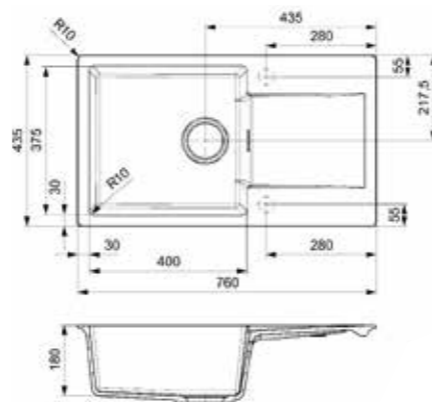

- Reversible
- Hygienic and easy to clean

- BLACK SILVERY R33463
- CAFFE SILVERY R33470
- GREY SILVERY R33494
- PURE WHITE R33500