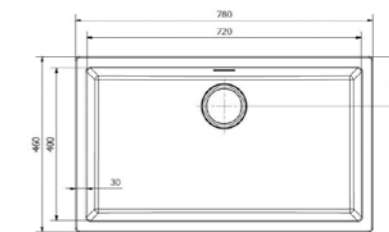

- Hygienic and easy to clean

- PURE BLACK R35818
- BLACK SILVERY R30882
- CAFFE SILVERY R30905
- GREY SILVERY R30899
- PURE WHITE R30875