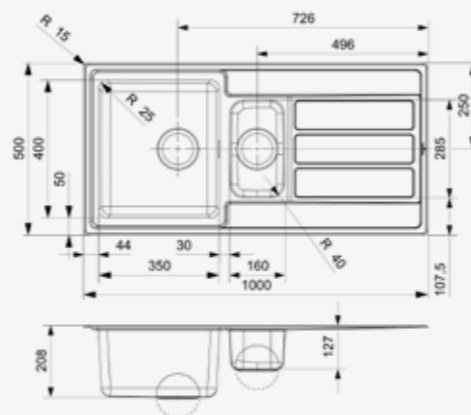

REGIDRAIN

OKG

Cabinet size 450 mm
Depth 145 mm
Sink dimensions 340 x 400 mm
Total dimensions 595 x 470 mm

Push pop-up R22276 available separately
Also available stacked on pallet (80 pieces) R16787

Article number **R01929**

NEW!

ENVOY

10 OKG

Cabinet size 600 mm
Depth 208 mm
Sink dimensions 450 x 400 mm
Total dimensions 1000 x 500 mm

Reversible | Stacked on pallet
Minimum order quantity 54 pieces

Article number **R40782**

REX

10 OKG

Cabinet size 450 mm
Depth 165 mm
Sink dimensions 340 x 380 mm
Total dimensions 790 x 500 mm

Stacked on pallet
Minimum order quantity 80 pieces

Article number **R17425**

NEW!

MONACO

1.5 KGOKG

Cabinet size 600 mm
Depth 165 + 93 mm
Sink dimensions 340 x 400 + 160 x 300 mm
Total dimensions 965 x 500 mm

Reversible | Stacked on pallet
Minimum order quantity 56 pieces

Article number **R40751**

BETA

10 BA OKG

Cabinet size 450 mm
Depth 140 mm
Sink dimensions 330 x 350 mm
Total dimensions 780 x 430 mm

Push pop-up R22276 sold separately
Stacked on pallet | Minimum order quantity 80 pieces

Article number **R37614**

NEW!

MONACO

10 OKG

Cabinet size 600 mm
Depth 165 mm
Sink dimensions 400 x 400 mm
Total dimensions 965 x 500 mm

Reversible | Stacked on pallet
Minimum order quantity 56 pieces

Article number **R40768**

NEW!

ENVOY

1.5 KGOKG

Cabinet size 600 mm
Depth 208 + 127 mm
Sink dimensions 350 x 400 + 160 x 285 mm
Total dimensions 1000 x 500 mm

Reversible | Stacked on pallet
Minimum order quantity 54 pieces

Article number **R40799**

NEW!

MONACO

30 KGOKG

Cabinet size 800 mm
Depth 165 + 165 mm
Sink dimensions 340 x 400 + 340 x 400 mm
Total dimensions 1155 x 495 mm

Reversible | Stacked on pallet
Minimum order quantity 56 pieces

Article number **R40775**