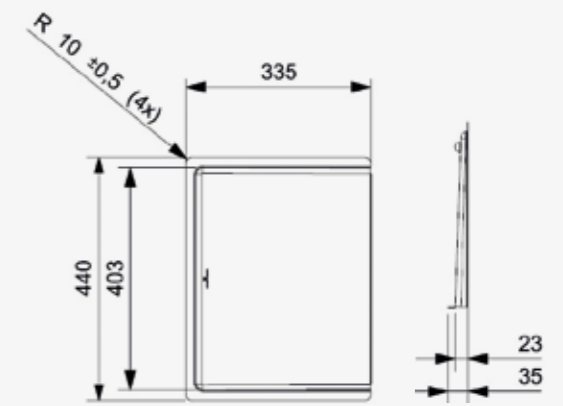

ASPEN

Depth 23 mm
Total dimensions 335 x 440 mm