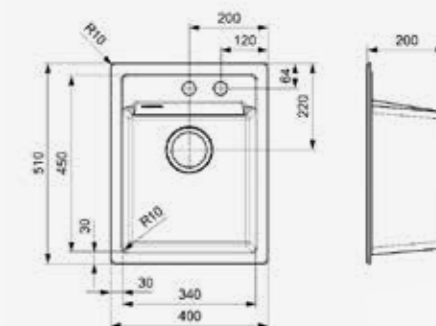

AMSTERDAM 34
BLACK SILVERY TAPWING

Cabinet size 450 mm
Depth 200 mm
Sink dimensions 340 x 450 mm
Total dimensions 400 x 510 mm

- Hygienic and easy to clean
- Including taphole

- BLACK SILVERY R33531
- CAFFE SILVERY R33548
- GREY SILVERY R33562
- PURE WHITE R33579