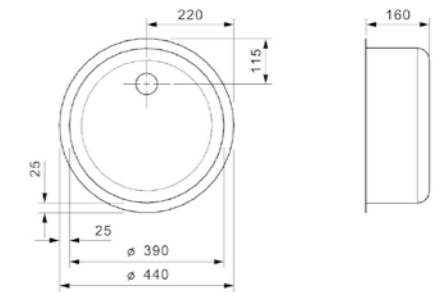

Article number **R14387**

**L18**

**390 VP-CC (304)**

Cabinet size 450 mm  
 Depth 160 mm  
 Sink dimensions 390 mm  
 Total dimensions 440 mm

Matching standpipe R20234 available separately  
 Sink without overflow