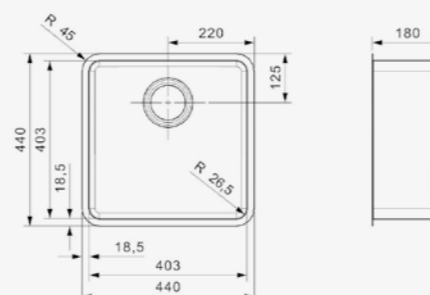

# UNMISTAKABLY OHIO

THE PRACTICAL OHIO SINK IMPRESSES WITH ITS VERSATILE DESIGN AND ATTRACTIVE OVERFLOW.

**OHIO**

18X40

Cabinet size	400 mm
Depth	145 mm
Sink dimensions	183 x 403 mm
Total dimensions	220 x 440 mm

Article number **R15759**

Pop-up R38109 available separately

**OHIO**

40X40 TAPWING

Cabinet size	500 mm
Depth	180 mm
Sink dimensions	403 x 403 mm
Total dimensions	440 x 510 mm

Article number **R15803**

Pop-up R38109 available separately

**OHIO**

40X40

Cabinet size	500 mm
Depth	180 mm
Sink dimensions	403 x 403 mm
Total dimensions	440 x 440 mm

Article number **R15957**

Pop-up R38109 available separately

**OHIO**

50X40 TAPWING

Cabinet size	600 mm
Depth	200 mm
Sink dimensions	503 x 403 mm
Total dimensions	540 x 510 mm