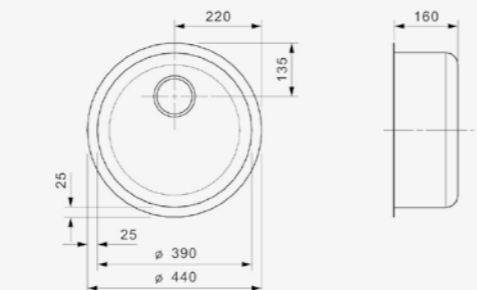

**L18**

**390 KG-CC (304)**

Cabinet size 450 mm  
 Depth 160 mm  
 Sink dimensions 390 mm  
 Total dimensions 440 mm

Article number **R14417**

Matching standpipe R38567 available separately  
 Sink without overflow