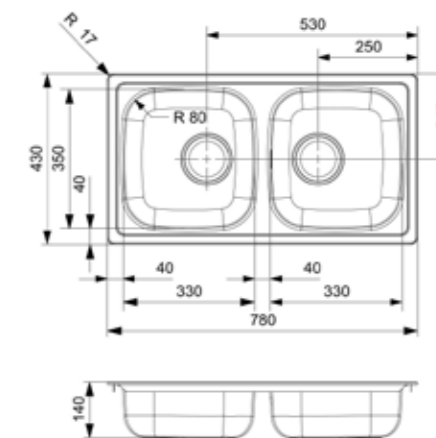

BETA

20 BAP KGOKG

Cabinet size 800 mm
Depth 140 + 140 mm
Sink dimensions 330 x 350 + 330 x 350 mm
Total dimensions 780 x 430 mm

Article number **R16763**

Pop-up set R22276 available separately