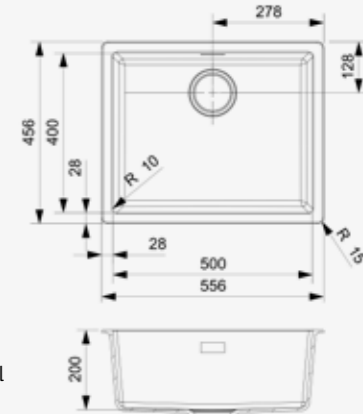

MESSINA 40
NERO BLACK

Cabinet size 450 mm
Depth 200 mm
Sink dimensions 400 x 400 mm
Total dimensions 448 x 448 mm

Pop-up sets are available separately
Push pop-up R40386 Nero Black | R41512 Stainless steel

NERO BLACK
R40256

SOFT WHITE
R40973

CHAMPAGNE
R40911

- Sinks in Soft White and Champagne come with a coloured cover plate as standard.
- Sinks in Nero Black are not supplied with a cover plate.

VERONA 40
SOFT WHITE

Cabinet size 450 mm
Depth 200 mm
Sink dimensions 400 x 400 mm
Total dimensions 456 x 456 mm

Pop-up sets are available separately
Push pop-up R40386 Nero Black | R41512 Stainless steel

NERO BLACK
R40287

SOFT WHITE
R41000

CHAMPAGNE
R40942

- Sinks in Soft White and Champagne come with a coloured cover plate as standard.
- Sinks in Nero Black are not supplied with a cover plate.

MESSINA 50
SOFT WHITE

Cabinet size 600 mm
Depth 200 mm
Sink dimensions 500 x 400 mm
Total dimensions 548 x 448 mm

Pop-up sets are available separately
Push pop-up R40386 Nero Black | R41512 Stainless steel

NERO BLACK
R40263

SOFT WHITE
R40980

CHAMPAGNE
R40928

- Sinks in Soft White and Champagne come with a coloured cover plate as standard.
- Sinks in Nero Black are not supplied with a cover plate.

VERONA 50
CHAMPAGNE

Cabinet size 600 mm
Depth 200 mm
Sink dimensions 500 x 400 mm
Total dimensions 556 x 456 mm

Pop-up sets are available separately
Push pop-up R40386 Nero Black | R41512 Stainless steel

NERO BLACK
R40294

SOFT WHITE
R41017

CHAMPAGNE
R40959

- Sinks in Soft White and Champagne come with a coloured cover plate as standard.
- Sinks in Nero Black are not supplied with a cover plate.

MESSINA 70
CHAMPAGNE

Cabinet size 800 mm
Depth 200 mm
Sink dimensions 700 x 400 mm
Total dimensions 748 x 448 mm

Pop-up sets are available separately
Push pop-up R40386 Nero Black | R41512 Stainless steel

NERO BLACK
R40270