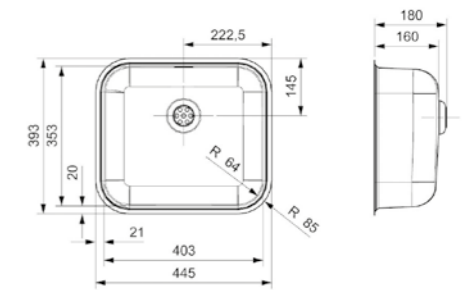

COLORADO

KG-CC (304)

Cabinet size 450 mm
Depth 160 mm
Sink dimensions 403 x 353 mm
Total dimensions 445 x 393 mm