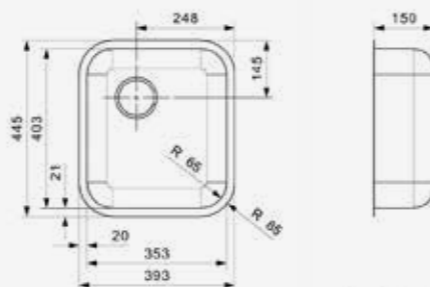

L18

4035 OKG WOKZ

Cabinet size 450 mm
Depth 150 mm
Sink dimensions 353 x 403 mm
Total dimensions 393 x 445 mm

Pop-up set R22276 available separately
Minimal order quantity 20 pieces