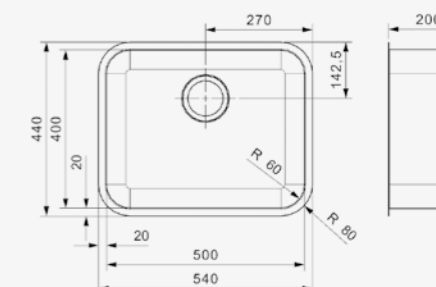

Article number **R32015**

**IB**

**40X40**  
 Cabinet size 500 mm  
 Depth 180 mm  
 Sink dimensions 400 x 400 mm  
 Total dimensions 440 x 440 mm

Pop-up R38109 available separately

Article number **R32022**

**IB**

**50X40**  
 Cabinet size 600 mm  
 Depth 200 mm  
 Sink dimensions 500 x 400 mm  
 Total dimensions 540 x 440 mm

Pop-up R38109 available separately