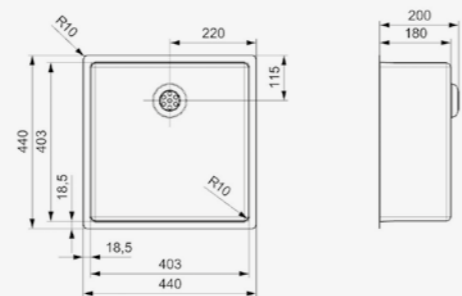

**NEW YORK**

40X40

Cabinet size 500 mm  
 Depth 180 mm  
 Sink dimensions 403 x 403 mm  
 Total dimensions 440 x 440 mm

Article number **R27639**

Comfort plug | 10 mm radius  
 Push pop-up R37874 available separately