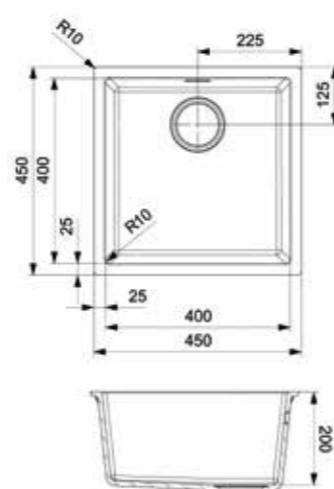

- PURE BLACK R34651
- BLACK SILVERY R34040