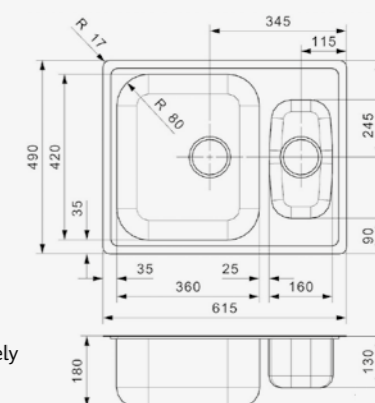

ADMIRAL

L60 OKG
Cabinet size 600 mm
Depth 180 + 130 mm
Sink dimensions 360 x 420 + 160 x 300 mm
Total dimensions 615 x 490 mm

Including colander | Pop-up set R20357 available separately
Minimal order quantity 20 pieces

Article number **R16633**