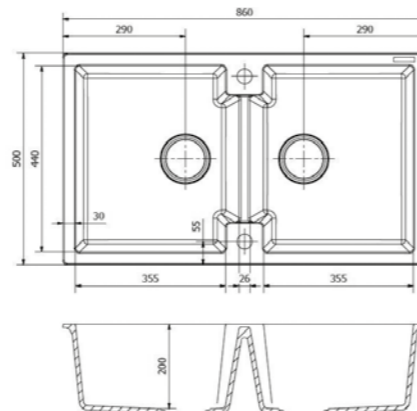

- Reversible
- Hygienic and easy to clean

- BLACK SILVERY R31001
- CAFFE SILVERY R31025
- GREY SILVERY R31018
- PURE WHITE R30998