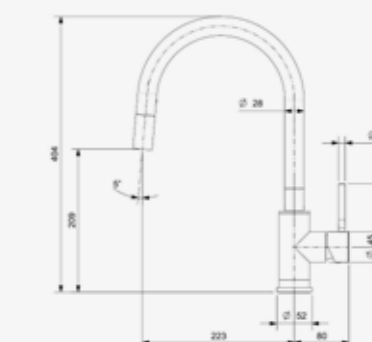

Brushed stainless steel
Single handle tap
Pull-out tap

PALM
STAINLESS STEEL
Article number **R34583**

Brushed stainless steel
Single handle tap
Pull-out tap