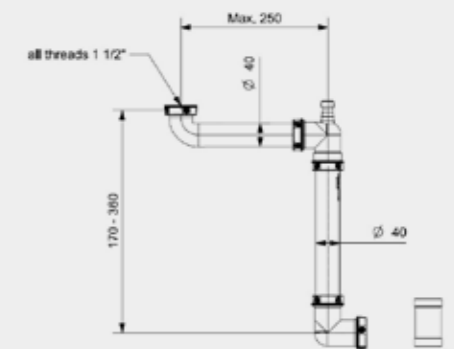

PANAMA-SIPHON

Article number **R26618**

With dishwasher connection connection size 1,5"
Panama fits all sinks but does not fit a washing basin