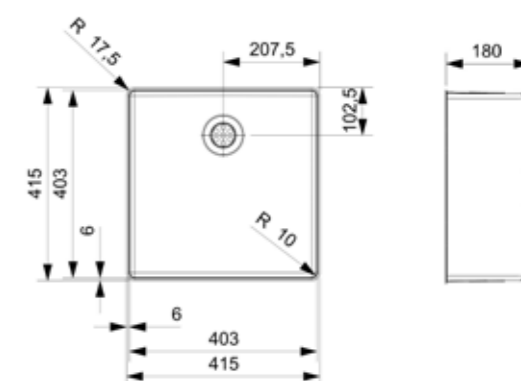

### NEW YORK SLIM

40X40  
Cabinet size 500 mm  
Depth 180 mm  
Sink dimensions 403 x 403 mm  
Total dimensions 415 x 415 mm

Comfort plug | 10 mm radius  
Push pop-up R37874 available separately

Article number **R38086**