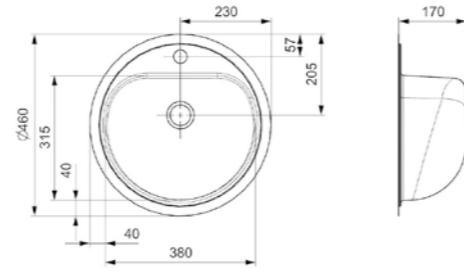

ATLANTIS

SP-CC (304)

Cabinet size 450 mm
Depth 170 mm
Sink dimensions 380 x 315 mm
Total dimensions 460 mm