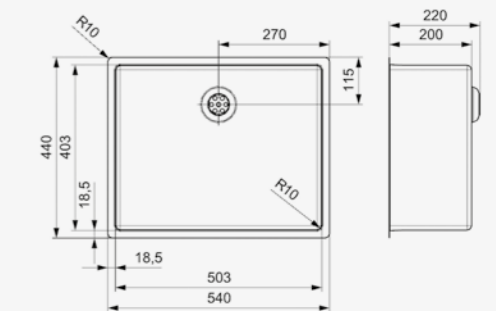

**NEW YORK**

50X40

Cabinet size 600 mm  
 Depth 200 mm  
 Sink dimensions 503 x 403 mm  
 Total dimensions 540 x 440 mm

Article number **R27646**

Comfort plug | 10 mm radius  
 Push pop-up R37874 available separately