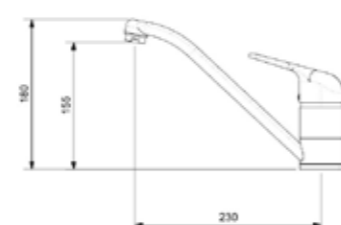

Single handle tap

**YADKIN**  
BLACK  
Article number **R31681**

Single handle tap

**ELA**  
CHROME  
Article number **R31599**

Single handle tap

**YAMPA**  
BLACK  
Article number **R31704**

Single handle tap