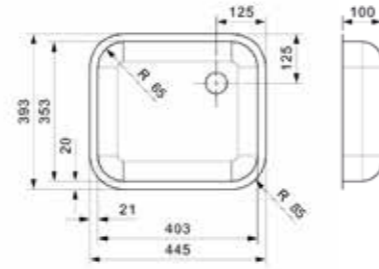

L18
4035 SK 10 CM DEEP (304)
Cabinet size 450 mm
Depth 100 mm
Sink dimensions 403 x 353 mm
Total dimensions 445 x 393 mm