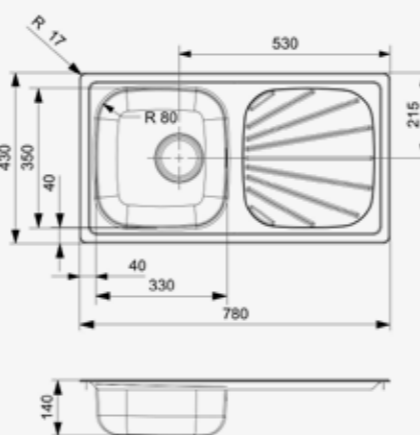

BETA

10 BAP OKG

Cabinet size 450 mm
Depth 145 mm
Sink dimensions 330 x 350 mm
Total dimensions 780 x 430 mm

Article number **R16756**

Pop-up set R22276 available separately