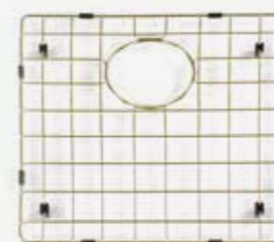

- **NEW YORK**
- COPPER II
- GOLD II
- GUN METAL II

34X40	40X40	50X40
R39649	R38864	R38901
R39656	R38871	R38918
R39632	R38857	R38895