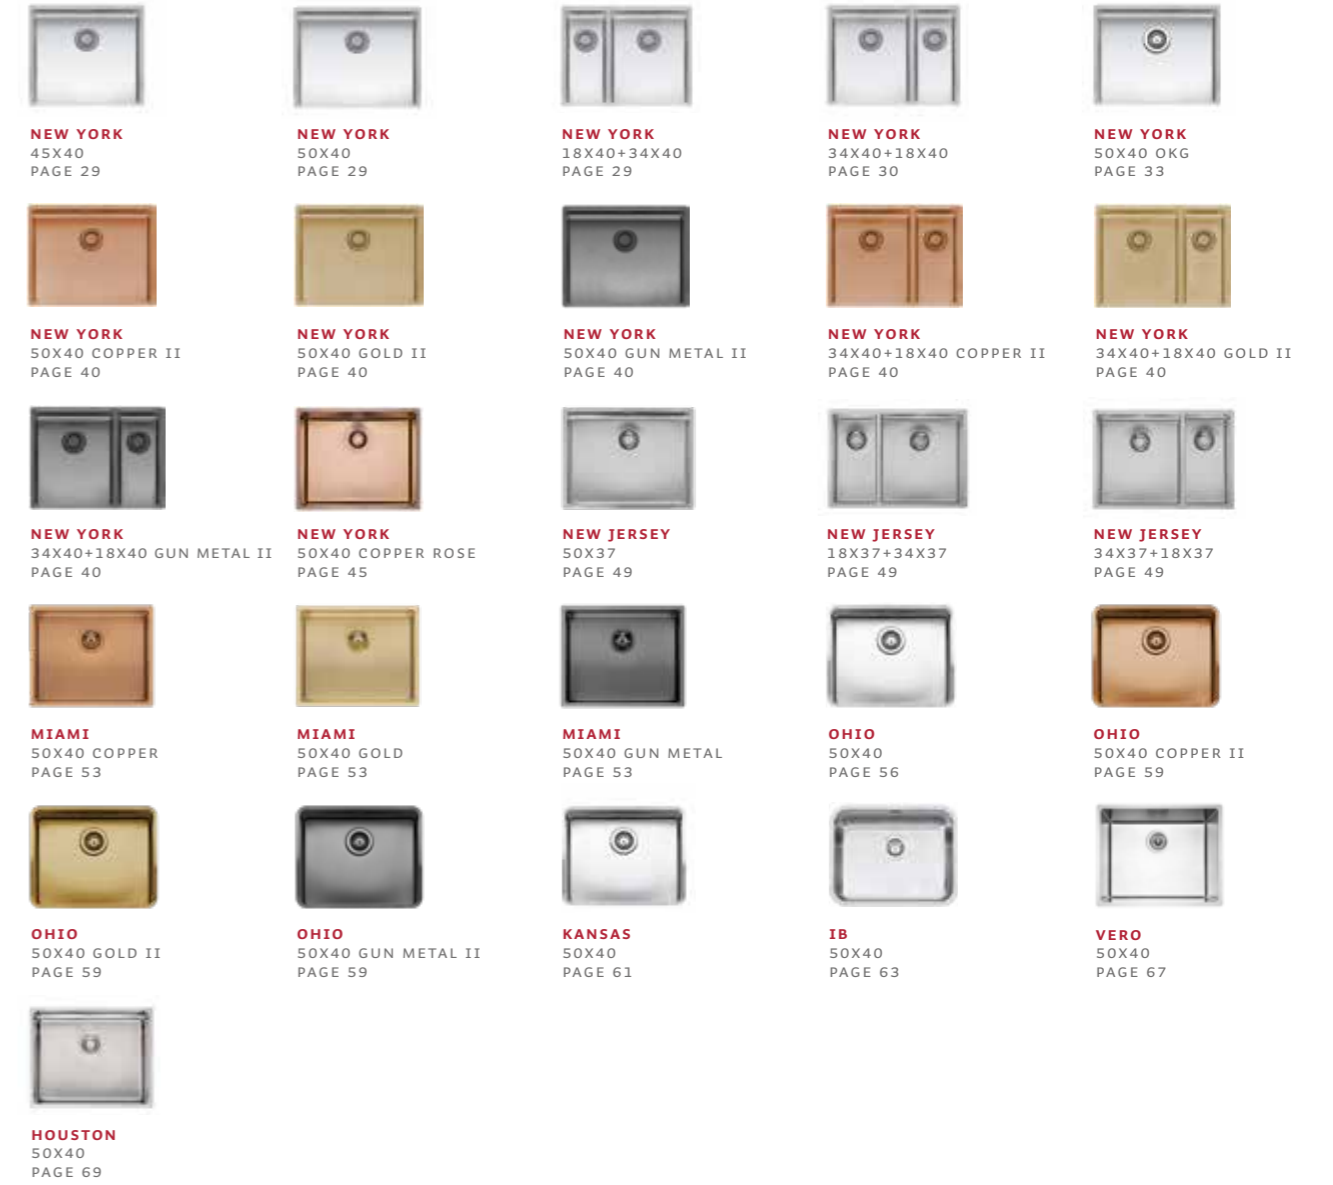

INTEGRATED / SEMI-INTEGRATED / UNDERMOUNT

INTEGRATED / SEMI-INTEGRATED / UNDERMOUNT

400 MM

600 MM

450 MM

500 MM

800 MM

900 MM