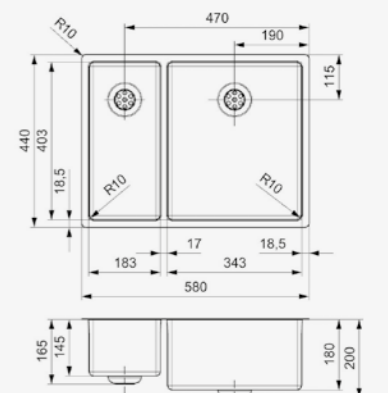

**NEW YORK**

18X40+34X40

Cabinet size 600 mm  
 Depth 145 + 180 mm  
 Sink dimensions 183 x 403 + 343 x 403 mm  
 Total dimensions 580 x 440 mm

Article number **R27844**

Comfort plug | 10 mm radius  
 Push pop-up R37874 available separately