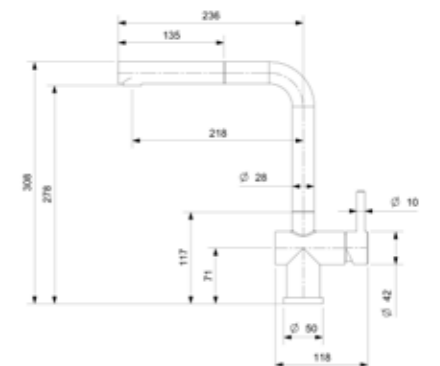

PEARL
BLACK
Article number **R32800**

Single handle tap

CRYSTAL
GOLD II
Article number **R38970**

Brushed stainless steel
Single handle tap
PVD-technology

Single handle tap
Pull-out tap

CRYSTAL
GUN METAL II
Article number **R38963**

Brushed stainless steel
Single handle tap
PVD-technology

FLINT
BLACK
Article number **R37416**

Single handle tap
Pull-out tap

CEDAR
COPPER II
Article number **R38789**

Single handle tap
PVD-technology
Pull-out tap

YADKIN
WHITE
Article number **R34767**

Single handle tap

CEDAR
GOLD II
Article number **R38796**

Single handle tap
PVD-technology
Pull-out tap

Brushed stainless steel
Single handle tap
PVD-technology

CEDAR
GUN METAL II
Article number **R38772**

Single handle tap
PVD-technology
Pull-out tap