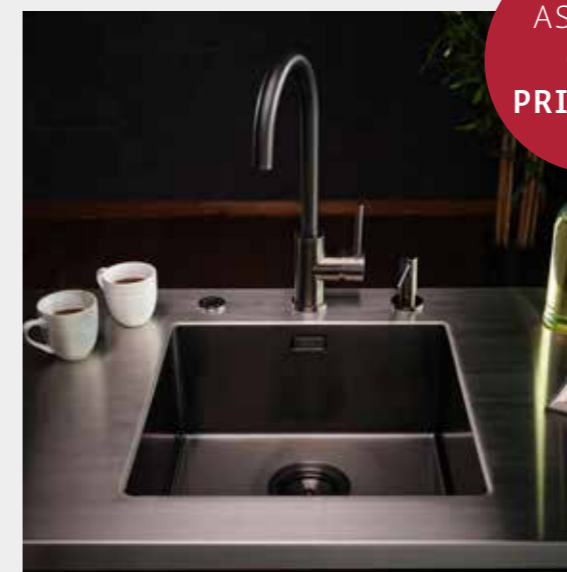

Exactly to size

It is very hygienic, easy to clean and very solid. Reginox produces precision-made worktops using this top-grade material in any design you want and with an eye for detail and quality. Stainless steel sinks are neatly welded in, creating a unique look. Options include seamless welded kitchen islands, integrated cooking hob cut-outs, recessed, corner and column cut-outs.

Depending on the thickness, Reginox can also seamlessly produce the worktops themselves. Reginox distinguishes between 4 mm solid stainless steel worktops and mounted stainless steel worktops.

STAINLESS STEEL WORKTOPS

STAINLESS STEEL IS THE TOUGHEST AND MOST DURABLE MATERIAL YOU CAN CHOOSE FOR A KITCHEN AND IT OFFERS ALL KINDS OF PRACTICAL BENEFITS.

ASK FOR
OUR
PRICELIST