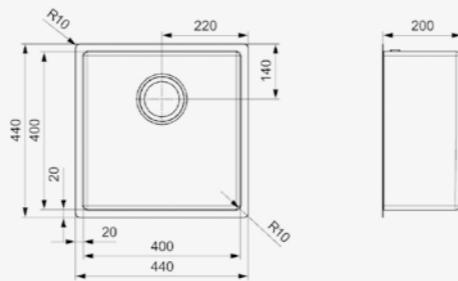

**MIAMI**  
40X40 COPPER

Cabinet size 500 mm  
Depth 200 mm  
Sink dimensions 400 x 400 mm  
Total dimensions 440 x 440 mm

PVD-technology | 10 mm radius | 200 mm deep  
Pop-up operation not possible

Article number **R30738**

**MIAMI**  
50X40 COPPER

Cabinet size 600 mm  
Depth 200 mm  
Sink dimensions 500 x 400 mm  
Total dimensions 540 x 440 mm

PVD-technology | 10 mm radius | 200 mm deep  
Pop-up operation not possible

Article number **R30714**

**MIAMI**  
40X40 GOLD

Cabinet size 500 mm  
Depth 200 mm  
Sink dimensions 400 x 400 mm  
Total dimensions 440 x 440 mm

PVD-technology | 10 mm radius | 200 mm deep  
Pop-up operation not possible

Article number **R30745**

**MIAMI**  
50X40 GOLD

Cabinet size 600 mm  
Depth 200 mm  
Sink dimensions 500 x 400 mm  
Total dimensions 540 x 440 mm

PVD-technology | 10 mm radius | 200 mm deep  
Pop-up operation not possible

Article number **R30691**