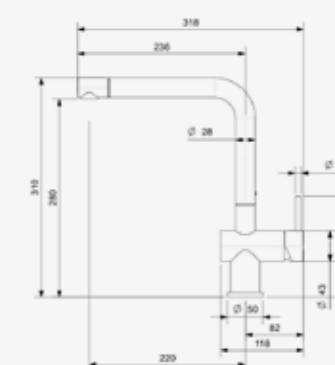

ELA
CHROME
Article number **R31599**

Single handle tap