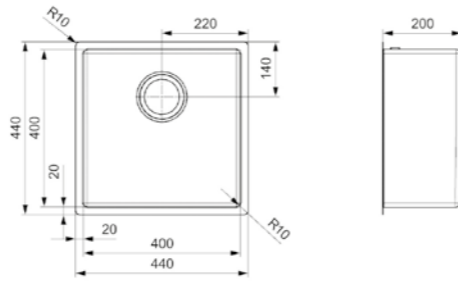

**MIAMI**  
40X40 COPPER

Cabinet size 500 mm  
Depth 200 mm  
Sink dimensions 400 x 400 mm  
Total dimensions 440 x 440 mm

PVD-technology | 10 mm radius | 200 mm deep  
Pop-up operation not possible

Article number **R30738**

**MIAMI**  
50X40 COPPER

Cabinet size 600 mm  
Depth 200 mm  
Sink dimensions 500 x 400 mm  
Total dimensions 540 x 440 mm

PVD-technology | 10 mm radius | 200 mm deep  
Pop-up operation not possible

Article number **R30714**