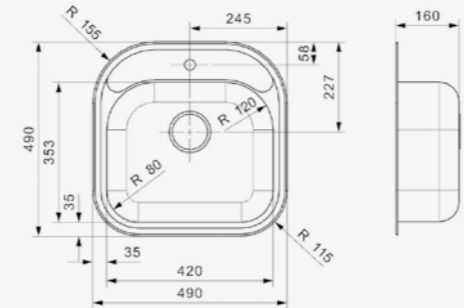

BOSTON

KG-CC (304)

Cabinet size 600 mm
Depth 160 mm
Sink dimensions 420 x 353 mm
Total dimensions 490 x 490 mm