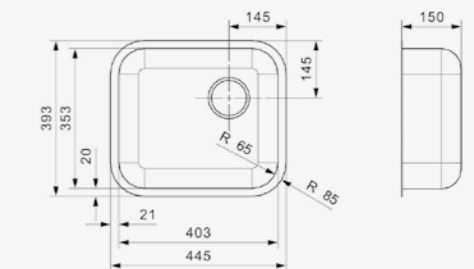

Article number **R20753**

**L18**

**4035 KG-CC (304)**

Cabinet size 450 mm  
 Depth 150 mm  
 Sink dimensions 403 x 353 mm  
 Total dimensions 445 x 393 mm

Matching standpipe R38567 available separately  
 Sink without overflow