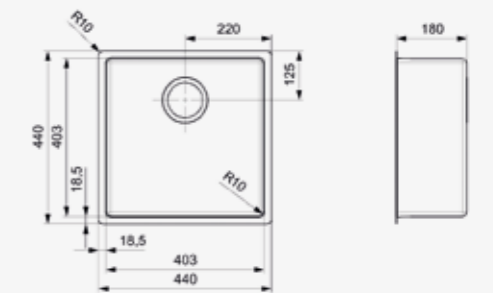

NEW YORK

40X40 OKG

Cabinet size 500 mm
Depth 180 mm
Sink dimensions 403 x 403 mm
Total dimensions 440 x 440 mm

Comfort plug | 10 mm radius
Push pop-up R38109 available separately

Article number R28124