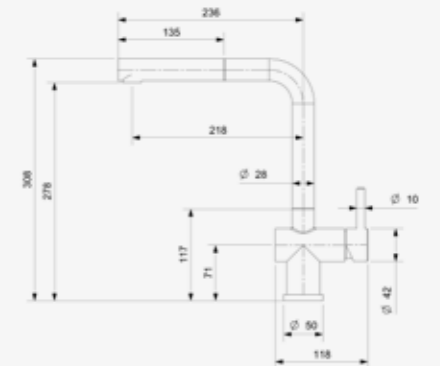

CRYSTAL
COPPER II
Article number **R30523**

Brushed stainless steel
Single handle tap
PVD-technology