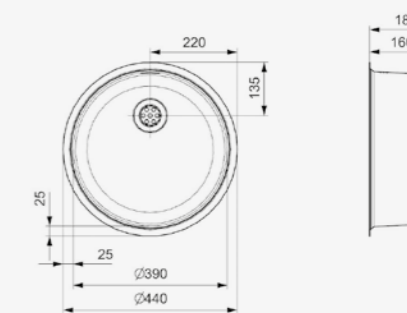

Article number **R26076**

Pop-up set R37874 available separately
Comfort plug