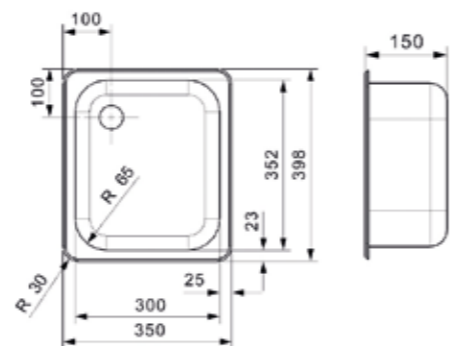

Article number **R00311**