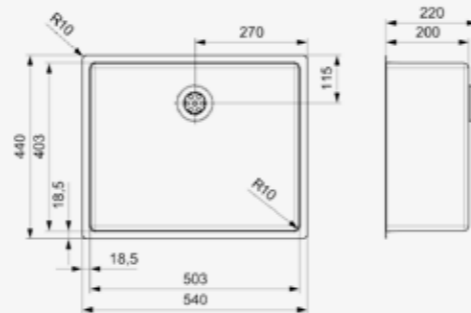

Slim: edge
of only 6 mm

NEW YORK

50X40

Cabinet size 600 mm
Depth 200 mm
Sink dimensions 503 x 403 mm
Total dimensions 540 x 440 mm

NEW YORK SLIM

40X40

Cabinet size 500 mm
Depth 180 mm
Sink dimensions 403 x 403 mm
Total dimensions 415 x 415 mm

Comfort plug | 10 mm radius
Pop-up available separately
● R39823 | ● R39830 | ● R39816

● COPPER II R38758   ● GOLD II R38765   ● GUN METAL II R38741

Comfort plug | 10 mm radius
Pop-up available separately
● R39823 | ● R39830 | ● R39816

● COPPER II R39519   ● GOLD II R39526   ● GUN METAL II R39502

NEW YORK

34X40+18X40

Cabinet size 600 mm
Depth 180 + 145 mm
Sink dimensions 343 x 403 + 183 x 403 mm
Total dimensions 580 x 440 mm

NEW YORK SLIM

50X40

Cabinet size 600 mm
Depth 200 mm
Sink dimensions 503 x 403 mm
Total dimensions 515 x 415 mm

Comfort plug | 10 mm radius
Pop-up available separately
● R39823 | ● R39830 | ● R39816

● COPPER II R39212   ● GOLD II R39229   ● GUN METAL II R39205

Comfort plug | 10 mm radius
Pop-up available separately
● R39823 | ● R39830 | ● R39816

● COPPER II R39540   ● GOLD II R39557   ● GUN METAL II R39533