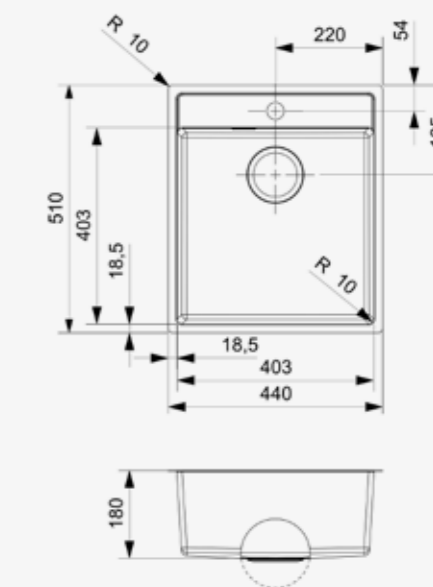

Article number R41222

NEW!

**VERO**

50 X 40

Cabinet size 600 mm  
 Depth 200 mm  
 Sink dimensions 503 x 403 mm  
 Total dimensions 540 x 440 mm

Pop-up operation not possible

Article number R41215

NEW!

**VERO**

40 X 40

Cabinet size 500 mm  
 Depth 180 mm  
 Sink dimensions 403 x 403 mm  
 Total dimensions 440 x 440 mm

Pop-up operation not possible

Article number R41208

NEW!

**VERO**

40 X 40 TAPWING

Cabinet size 500 mm  
 Depth 180 mm  
 Sink dimensions 403 x 403 mm  
 Total dimensions 440 x 510 mm

Pop-up operation not possible

Article number R41185

NEW!

**VERO**

50 X 40 TAPWING

Cabinet size 600 mm  
 Depth 200 mm  
 Sink dimensions 503 x 403 mm  
 Total dimensions 540 x 510 mm