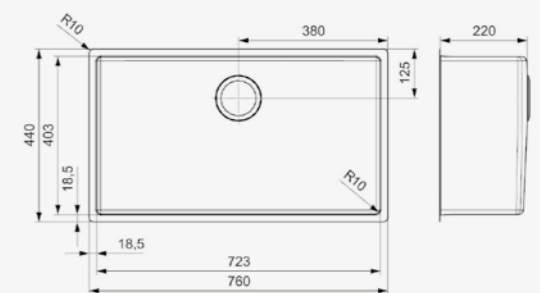

NEW YORK

34X40+34X40

Cabinet size 800 mm
Depth 180 + 180 mm
Sink dimensions 343 x 403 + 343 x 403 mm
Total dimensions 740 x 440 mm

Comfort plug | 10 mm radius
Push pop-up R37874 available separately

Article number R28223

NEW YORK

50X40 TAPWING

Cabinet size 600 mm
Depth 200 mm
Sink dimensions 503 x 403 mm
Total dimensions 540 x 510 mm

Comfort plug | 10 mm radius
Push pop-up R37874 available separately

Article number R34774

NEW YORK

40X40+40X40

Cabinet size 900 mm
Depth 180 + 180 mm
Sink dimensions 403 x 403 + 403 x 403 mm
Total dimensions 860 x 440 mm

Comfort plug | 10 mm radius
Push pop-up R37874 available separately

Article number R28254

NEW YORK

40X40 OKG

Cabinet size 500 mm
Depth 180 mm
Sink dimensions 403 x 403 mm
Total dimensions 440 x 440 mm

Comfort plug | 10 mm radius
Push pop-up R38109 available separately

Article number R28124

NEW YORK

34X40 TAPWING

Cabinet size 450 mm
Depth 180 mm
Sink dimensions 343 x 403 mm
Total dimensions 380 x 510 mm

Comfort plug | 10 mm radius
Push pop-up R37874 available separately

Article number R37423

NEW YORK

50X40 OKG

Cabinet size 600 mm
Depth 200 mm
Sink dimensions 503 x 403 mm
Total dimensions 540 x 440 mm

Comfort plug | 10 mm radius
Push pop-up R38109 available separately

Article number R28131

NEW YORK

40X40 TAPWING

Cabinet size 500 mm
Depth 180 mm
Sink dimensions 403 x 403 mm
Total dimensions 440 x 510 mm

Comfort plug | 10 mm radius
Push pop-up R37874 available separately

Article number R40461

NEW YORK

72X40 OKG

Cabinet size 800 mm
Depth 220 mm
Sink dimensions 723 x 403 mm
Total dimensions 760 x 440 mm

Comfort plug | 10 mm radius
Push pop-up R38109 available separately

Article number R31377