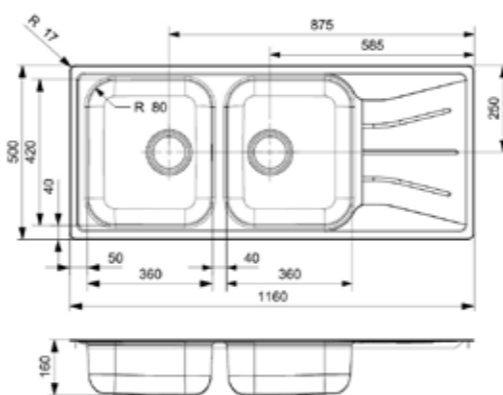

**DIPLOMAT**

30 ECO KGOKG

Cabinet size 800 mm  
 Depth 160 + 160 mm  
 Sink dimensions 360 x 420 + 360 x 420 mm  
 Total dimensions 1160 x 500 mm

Article number **R21293**

Pop-up set R22276 available separately