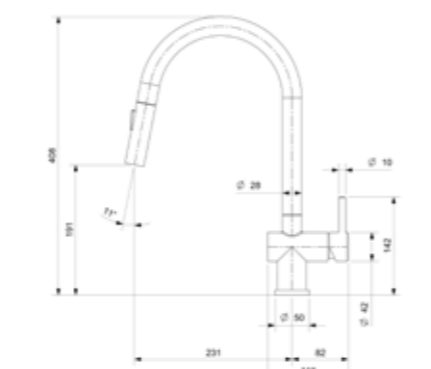

# Smart and complete

This unique space saving design incorporates a 'none return valve' which removes the need for a bulky trap. It takes the pipework to the back of the cabinet meaning you can save space which is otherwise wasted by a traditional siphon. Our Panama is suitable for any type of sink, with its modern, simple design can make a huge difference to any kitchen.