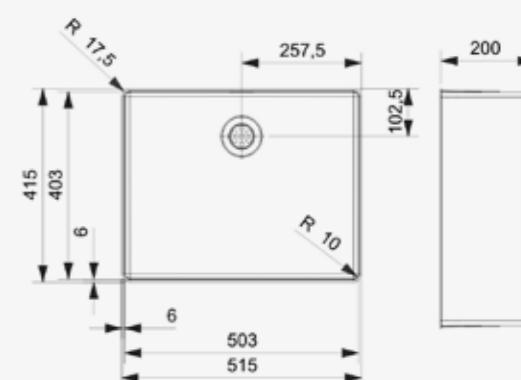

NEW YORK SLIM

50X40
Cabinet size 600 mm
Depth 200 mm
Sink dimensions 503 x 403 mm
Total dimensions 515 x 415 mm

Comfort plug | 10 mm radius
Push pop-up R37874 available separately