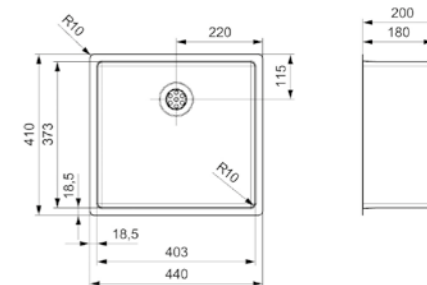

NEW JERSEY

40X37
Cabinet size 500 mm
Depth 180 mm
Sink dimensions 403 x 373 mm
Total dimensions 440 x 410 mm

Comfort plug | Push pop-up R37874 available separately

Article number **R32992**