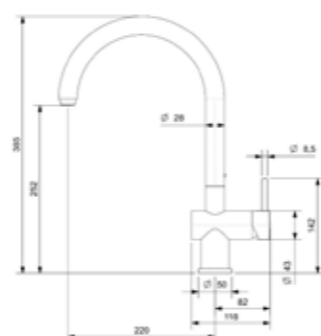

FLINT
CHROME
Article number **R31650**

Single handle tap
Pull-out tap