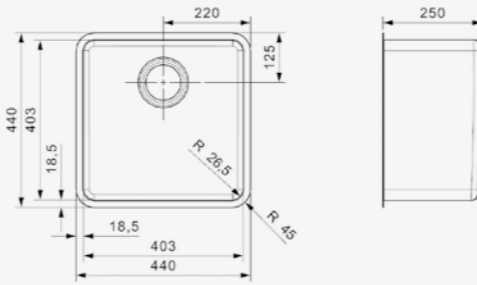

KANSAS

40X40 KG-CC (304)

Cabinet size 500 mm
Depth 250 mm
Sink dimensions 403 x 403 mm
Total dimensions 440 x 440 mm

Article number **R23617**

Matching standpipe R38505 available separately
Sink without overflow