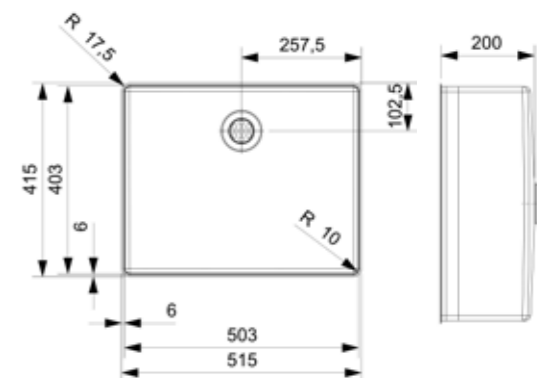

### NEW YORK SLIM

50X40

Cabinet size 600 mm  
Depth 200 mm  
Sink dimensions 503 x 403 mm  
Total dimensions 515 x 415 mm

Comfort plug | 10 mm radius  
Pop-up available separately  
● R39823 | ● R39830 | ● R39816