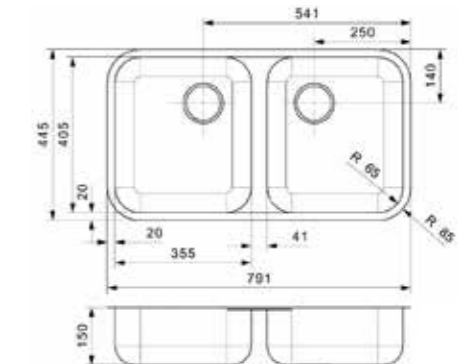

L18

35D40 KGKG-CC (304)

Cabinet size 800 mm
Depth 150 + 150 mm
Sink dimensions 355 x 405 + 355 x 405 mm
Total dimensions 791 x 445 mm

Matching standpipe R38567 available separately
Sink without overflow