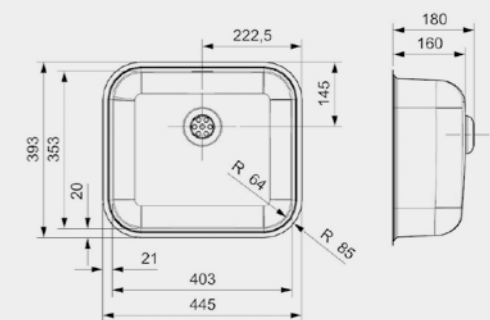

### COLORADO COMFORT

Cabinet size	450 mm
Depth	160 mm
Sink dimensions	403 x 353 mm
Total dimensions	445 x 393 mm

Comfort plug | Pop-up set R37874 available separately

TIMELESS  
CLASSIC

The L18 series is one of our popular classics! Round, square, double, with deep-drawn plug, with stop chain: all kinds of designs are available. The horizontal bar overflow and polishing give the L18 series a beautiful, subtle finish. This series can be installed in three ways: integrated, semi-integrated and undermount.