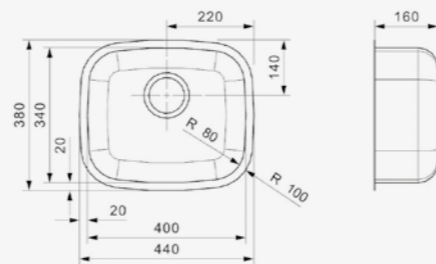

Article number **R03060**

**L18**

3440 OKG

Cabinet size 450 mm  
 Depth 160 mm  
 Sink dimensions 400 x 340 mm  
 Total dimensions 440 x 380 mm

Pop-up set R22276 available separately  
 Minimal order quantity 20 pieces