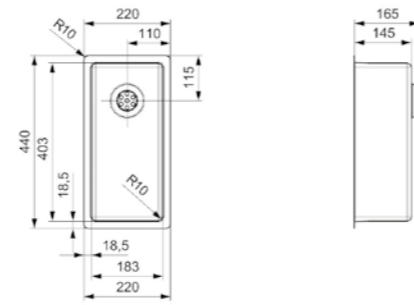

**NEW YORK**

18X40

Cabinet size 400 mm  
 Depth 145 mm  
 Sink dimensions 183 x 403 mm  
 Total dimensions 220 x 440 mm

Article number **R27851**

Comfort plug | 10 mm radius  
 Push pop-up R37874 available separately