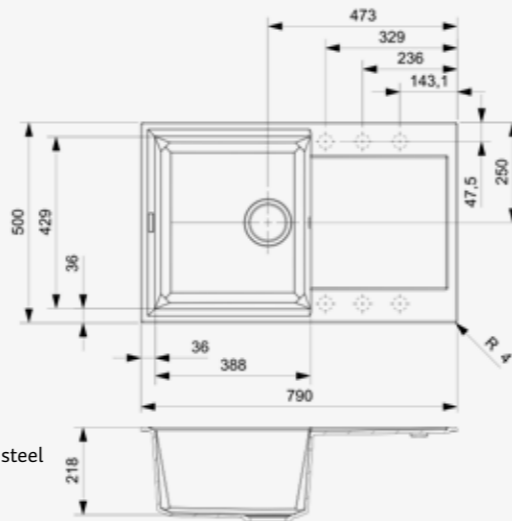

BARI 10
SOFT WHITE

Cabinet size 500 mm
Depth 218 mm
Sink dimensions 388 x 429 mm
Total dimensions 790 x 500 mm

Pop-up sets are available separately
Push pop-up R40386 Nero Black | R41512 Stainless steel

● NERO BLACK
R40324

● SOFT WHITE
R41048