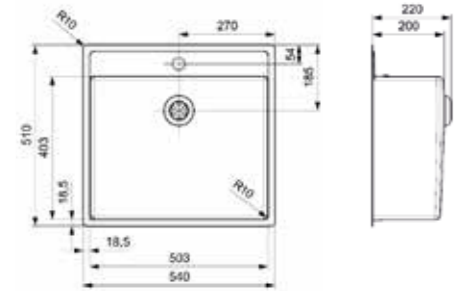

NEW YORK

50X40 TAPWING

Cabinet size 600 mm
Depth 200 mm
Sink dimensions 503 x 403 mm
Total dimensions 540 x 510 mm

Comfort plug | 10 mm radius
Push pop-up R37874 available separately

Article number R34774

NEW YORK

40X40+40X40

Cabinet size 900 mm
Depth 180 + 180 mm
Sink dimensions 403 x 403 + 403 x 403 mm
Total dimensions 860 x 440 mm

Comfort plug | 10 mm radius
Push pop-up R37874 available separately

Article number R28254