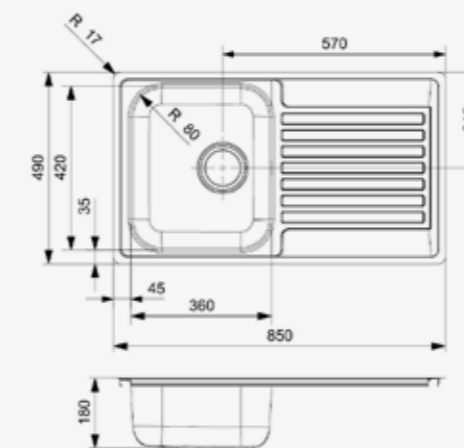

**CENTURIO**

L10 KG-CC (304)

Cabinet size 500 mm  
 Depth 180 mm  
 Sink dimensions 360 x 420 mm  
 Total dimensions 850 x 490 mm

Article number **R24065**

Matching standpipe R38505 available separately  
 Sink without overflow