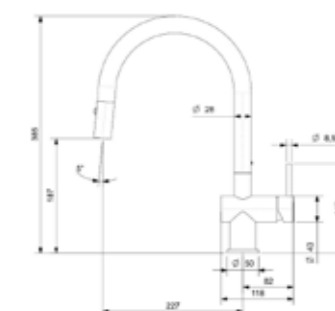

Single handle tap  
Pull-out tap

**YAMPA**  
CHROME  
Article number **R31698**

Single handle tap

**FLINT**  
CHROME  
Article number **R31650**

Single handle tap  
Pull-out tap

**YUKON**  
CHROME  
Article number **R31582**