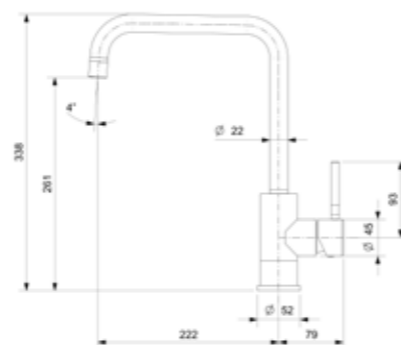

CEDAR
GUN METAL II
Article number **R38772**

Single handle tap
PVD-technology
Pull-out tap