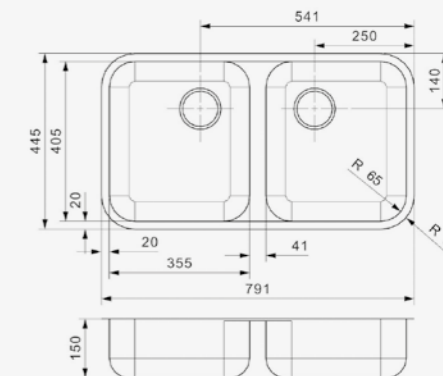

Article number **R03367**

**L18**

35D40 KGOKG

Cabinet size 800 mm  
 Depth 150 + 150 mm  
 Sink dimensions 355 x 405 + 355 x 405 mm  
 Total dimensions 791 x 445 mm

Pop-up set R20357 available separately

Article number **R03251**