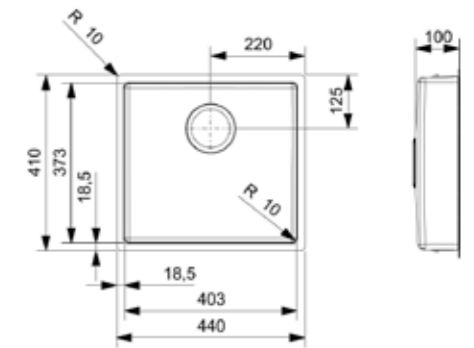

**RIO**  
SP-CC (304)  
Cabinet size 300 mm  
Depth 125 mm  
Sink dimensions 250 mm  
Total dimensions 290 mm

Article number **R00724**

Sink without overflow  
Not suitable for use with standpipe

**NEW JERSEY** 40X37  
KG-CC 10 CM DEEP (304)  
Cabinet size 500 mm  
Depth 100 mm  
Sink dimensions 403 x 373 mm  
Total dimensions 440 x 410 mm