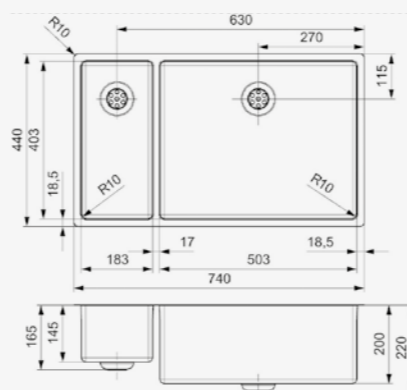

### NEW YORK

18X40+50X40

Cabinet size 800 mm  
 Depth 145 + 200 mm  
 Sink dimensions 183 x 403 + 503 x 403 mm  
 Total dimensions 740 x 440 mm

Article number **R27790**

Comfort plug | 10 mm radius  
 Push pop-up R37874 available separately