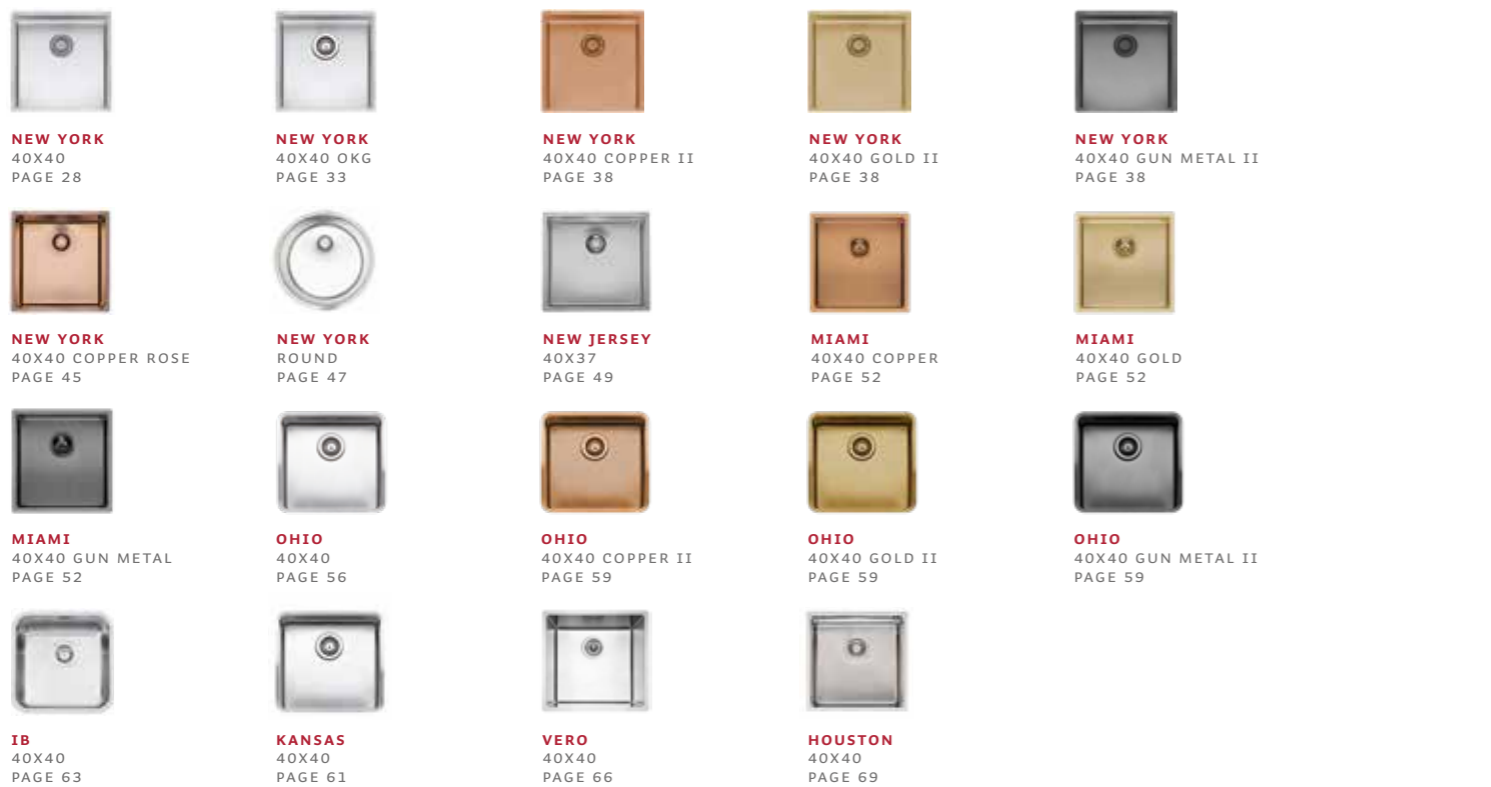

INTEGRATED / SEMI-INTEGRATED / UNDERMOUNT

INTEGRATED / SEMI-INTEGRATED / UNDERMOUNT

400 MM

600 MM

450 MM

500 MM

800 MM

900 MM