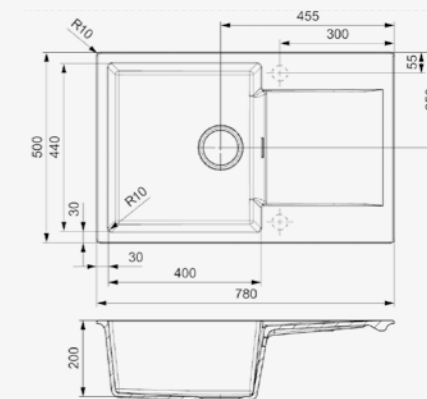

AMSTERDAM 78
PURE WHITE

Cabinet size 600 mm
Depth 200 mm
Sink dimensions 400 x 440 mm
Total dimensions 780 x 500 mm

- Reversible
- Hygienic and easy to clean

- PURE BLACK R35832
- BLACK SILVERY R32756
- CAFFE SILVERY R32770
- GREY SILVERY R32763
- PURE WHITE R32749