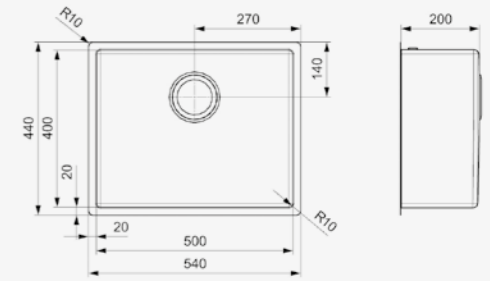

**MIAMI**  
40X40 COPPER

Cabinet size 500 mm  
Depth 200 mm  
Sink dimensions 400 x 400 mm  
Total dimensions 440 x 440 mm

PVD-technology | 10 mm radius | 200 mm deep  
Pop-up operation not possible

Article number **R30738**

**MIAMI**  
50X40 COPPER

Cabinet size 600 mm  
Depth 200 mm  
Sink dimensions 500 x 400 mm  
Total dimensions 540 x 440 mm

PVD-technology | 10 mm radius | 200 mm deep  
Pop-up operation not possible

Article number **R30714**

**MIAMI**  
40X40 GOLD

Cabinet size 500 mm  
Depth 200 mm  
Sink dimensions 400 x 400 mm  
Total dimensions 440 x 440 mm

PVD-technology | 10 mm radius | 200 mm deep  
Pop-up operation not possible

Article number **R30745**

**MIAMI**  
50X40 GOLD

Cabinet size 600 mm  
Depth 200 mm  
Sink dimensions 500 x 400 mm  
Total dimensions 540 x 440 mm

PVD-technology | 10 mm radius | 200 mm deep  
Pop-up operation not possible

Article number **R30691**