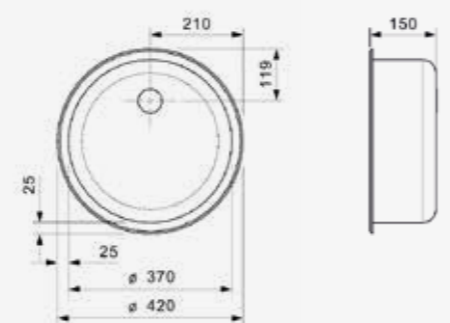

Push pop-up R22276 available separately

Article number **R00052**

**R18**

**370 OSP**

Cabinet size 450 mm  
 Depth 150 mm  
 Sink dimensions 370 mm  
 Total dimensions 420 mm

Minimal order quantity 20 pieces