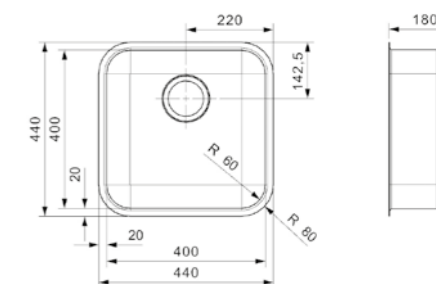

Pop-up R38109 available separately