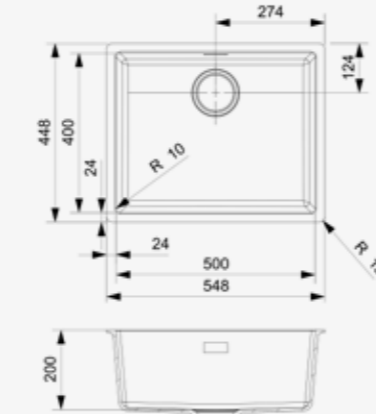

MESSINA 50
SOFT WHITE

Cabinet size 600 mm
Depth 200 mm
Sink dimensions 500 x 400 mm
Total dimensions 548 x 448 mm

Pop-up sets are available separately
Push pop-up R40386 Nero Black | R41512 Stainless steel

NERO BLACK
R40263

SOFT WHITE
R40980

CHAMPAGNE
R40928

- Sinks in Soft White and Champagne come with a coloured cover plate as standard.
- Sinks in Nero Black are not supplied with a cover plate.