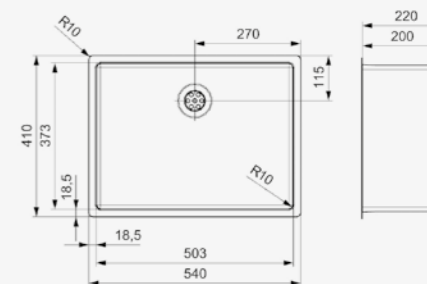

NEW JERSEY

50X37
Cabinet size 600 mm
Depth 200 mm
Sink dimensions 503 x 373 mm
Total dimensions 540 x 410 mm

Comfort plug | Push pop-up R37874 available separately

Article number **R33005**