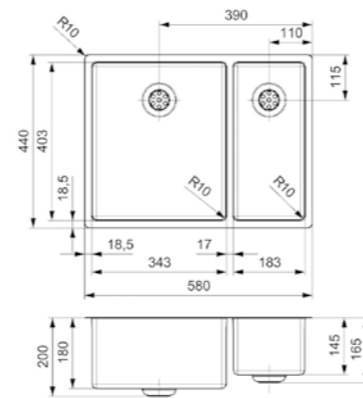

### NEW YORK

34X40+18X40

Cabinet size 600 mm  
 Depth 180 + 145 mm  
 Sink dimensions 343 x 403 + 183 x 403 mm  
 Total dimensions 580 x 440 mm

Article number **R27806**

Comfort plug | 10 mm radius  
 Push pop-up R37874 available separately