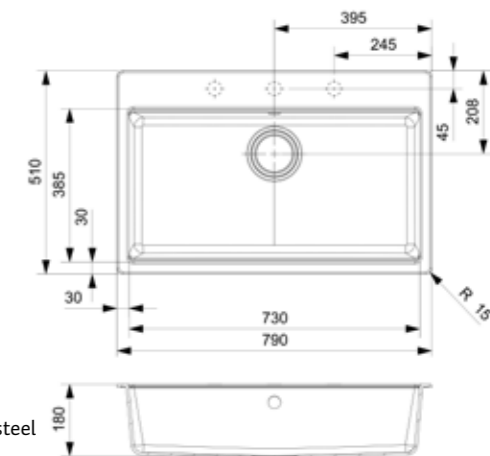

FLORENCE 72
NERO BLACK

Cabinet size 800 mm
Depth 180 mm
Sink dimensions 730 x 385 mm
Total dimensions 790 x 510 mm

Pop-up sets are available separately
Push pop-up R40386 Nero Black | R41512 Stainless steel

● NERO BLACK
R40355

● SOFT WHITE
R41079