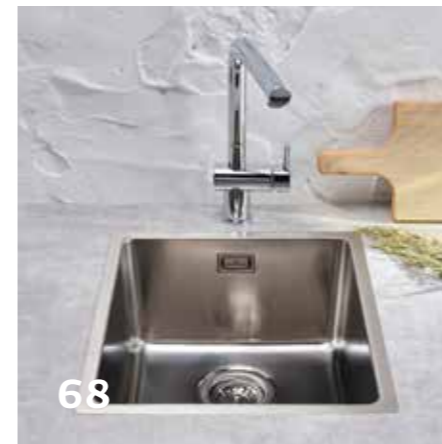

LET US INSPIRE YOU

OUR EXTENSIVE RANGE OF SINKS, TAPS, AND WORKTOPS IN VARIOUS MATERIALS AND COLORS, COMPLEMENTED BY MATCHING ACCESSORIES, CAN BE FOUND IN THIS CATALOG.

68