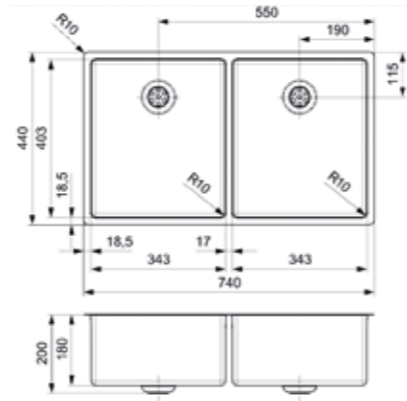

NEW YORK

34X40+34X40

Cabinet size 800 mm
Depth 180 + 180 mm
Sink dimensions 343 x 403 + 343 x 403 mm
Total dimensions 740 x 440 mm

Comfort plug | 10 mm radius
Push pop-up R37874 available separately

Article number R28223

NEW YORK

50X40 TAPWING

Cabinet size 600 mm
Depth 200 mm
Sink dimensions 503 x 403 mm
Total dimensions 540 x 510 mm

Comfort plug | 10 mm radius
Push pop-up R37874 available separately

Article number R34774

NEW YORK

40X40+40X40

Cabinet size 900 mm
Depth 180 + 180 mm
Sink dimensions 403 x 403 + 403 x 403 mm
Total dimensions 860 x 440 mm

Comfort plug | 10 mm radius
Push pop-up R37874 available separately

Article number R28254

NEW YORK

40X40 OKG

Cabinet size 500 mm
Depth 180 mm
Sink dimensions 403 x 403 mm
Total dimensions 440 x 440 mm

Comfort plug | 10 mm radius
Push pop-up R38109 available separately

Article number R28124

NEW YORK

34X40 TAPWING

Cabinet size 450 mm
Depth 180 mm
Sink dimensions 343 x 403 mm
Total dimensions 380 x 510 mm

Comfort plug | 10 mm radius
Push pop-up R37874 available separately

Article number R37423

NEW YORK

50X40 OKG

Cabinet size 600 mm
Depth 200 mm
Sink dimensions 503 x 403 mm
Total dimensions 540 x 440 mm

Comfort plug | 10 mm radius
Push pop-up R38109 available separately

Article number R28131

NEW YORK

40X40 TAPWING

Cabinet size 500 mm
Depth 180 mm
Sink dimensions 403 x 403 mm
Total dimensions 440 x 510 mm

Comfort plug | 10 mm radius
Push pop-up R37874 available separately

Article number R40461

NEW YORK

72X40 OKG

Cabinet size 800 mm
Depth 220 mm
Sink dimensions 723 x 403 mm
Total dimensions 760 x 440 mm

Comfort plug | 10 mm radius
Push pop-up R38109 available separately

Article number R31377