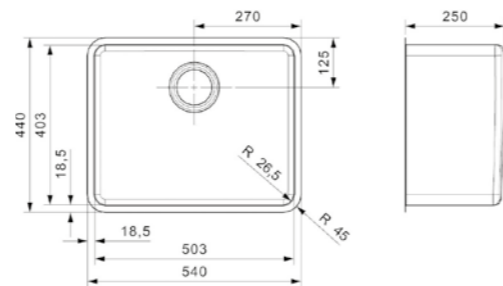

**KANSAS**

**50X40 KG-CC (304)**

Cabinet size 600 mm  
 Depth 250 mm  
 Sink dimensions 503 x 403 mm  
 Total dimensions 540 x 440 mm

Article number **R23518**

Matching standpipe R38505 available separately  
 Sink without overflow