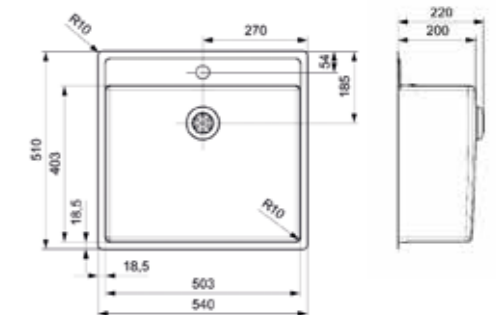

Comfort plug | 10 mm radius
Pop-up available separately
● R39823 | ● R39830 | ● R39816

● COPPER II R41352   ● GOLD II R41338   ● GUN METAL II R41345