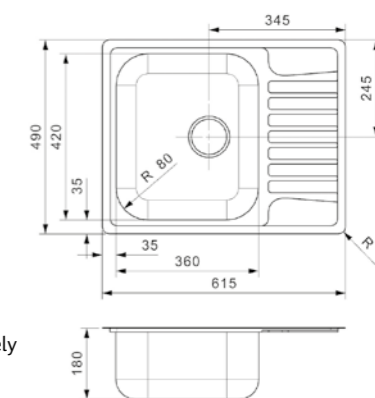

Incl. 1 tap hole  
 Pop-up set R22276 available separately

**CENTURIO**  
**L10 OKG**  
 Cabinet size 500 mm  
 Depth 180 mm  
 Sink dimensions 360 x 420 mm  
 Total dimensions 850 x 490 mm

Article number **R19542**

Pop-up set R22276 available separately

Article number **R18309**

**ADMIRAL**

L40 OKG  
 Cabinet size 500 mm  
 Depth 180 mm  
 Sink dimensions 360 x 420 mm  
 Total dimensions 615 x 490 mm

Including colander | Pop-up set R20357 available separately