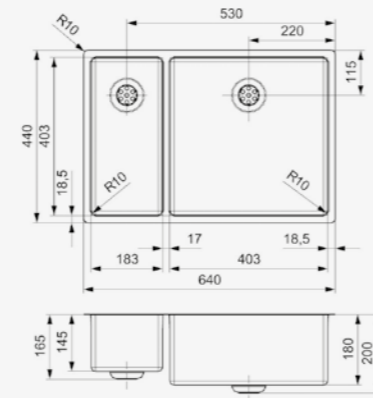

### NEW YORK

18X40+40X40

Cabinet size 800 mm  
 Depth 145 + 180 mm  
 Sink dimensions 183 x 403 + 403 x 403 mm  
 Total dimensions 640 x 440 mm

Article number **R27868**

Comfort plug | 10 mm radius  
 Push pop-up R37874 available separately