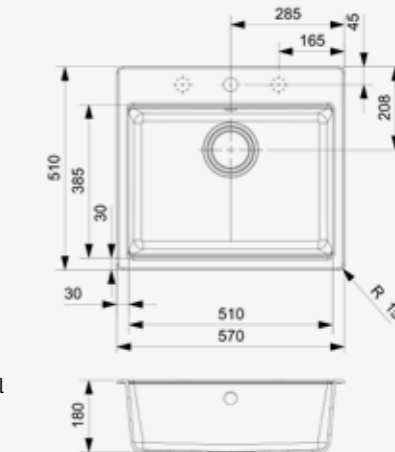

FLORENCE 50
SOFT WHITE

Cabinet size 600 mm
Depth 180 mm
Sink dimensions 510 x 385 mm
Total dimensions 570 x 510 mm

Pop-up sets are available separately
Push pop-up R40386 Nero Black | R41512 Stainless steel

● NERO BLACK
R40348

● SOFT WHITE
R41062