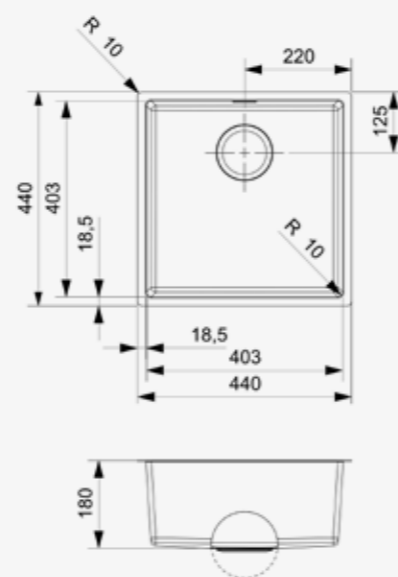

**VERO**

40 X 40

Cabinet size 500 mm  
 Depth 180 mm  
 Sink dimensions 403 x 403 mm  
 Total dimensions 440 x 440 mm

Pop-up operation not possible

Article number R41208

NEW!

**VERO**

40 X 40 TAPWING