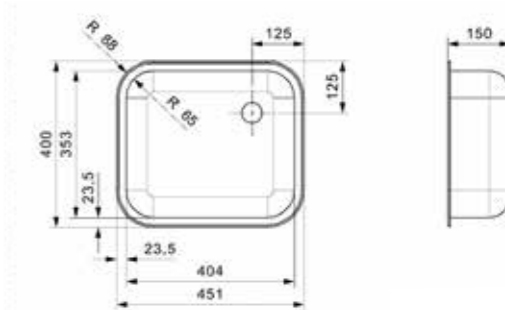

Push pop-up R22276 available separately

Article number **R26168**

**R18**

**390 COMFORT**

Cabinet size 450 mm  
 Depth 160 mm  
 Sink dimensions 390 mm  
 Total dimensions 440 mm

Comfort plug | Push pop-up R37874 available separately | Minimum order quantity 20 pieces