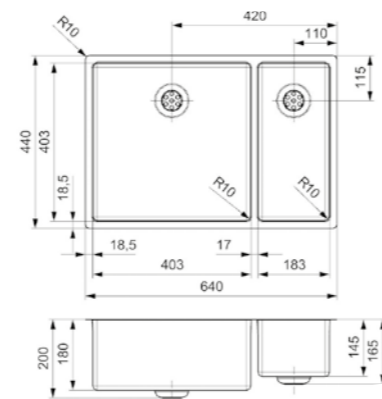

### NEW YORK

40X40+18X40

Cabinet size 800 mm  
 Depth 180 + 145 mm  
 Sink dimensions 403 x 403 + 183 x 403 mm  
 Total dimensions 640 x 440 mm

Article number **R27813**

Comfort plug | 10 mm radius  
 Push pop-up R37874 available separately