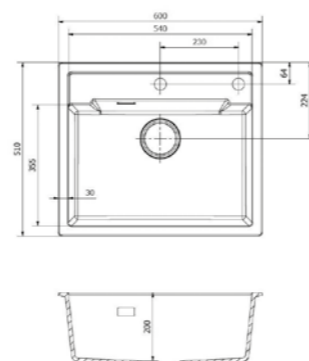

- Hygienic and easy to clean
- Including taphole

- BLACK SILVERY R31049
- CAFFE SILVERY R31063
- GREY SILVERY R31056
- PURE WHITE R31032