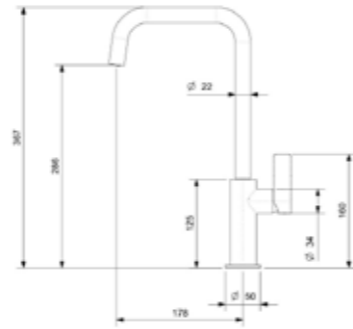

CRYSTAL
GOLD II
Article number **R38970**