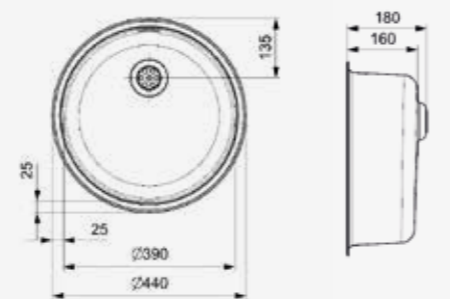

Push pop-up R22276 available separately

Article number **R26168**

**R18**

**390 COMFORT**

Cabinet size 450 mm  
 Depth 160 mm  
 Sink dimensions 390 mm  
 Total dimensions 440 mm

Comfort plug | Push pop-up R37874 available separately | Minimum order quantity 20 pieces