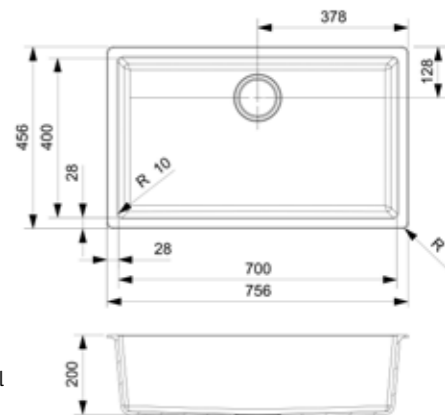

MESSINA 40
NERO BLACK

Cabinet size 450 mm
Depth 200 mm
Sink dimensions 400 x 400 mm
Total dimensions 448 x 448 mm

Pop-up sets are available separately
Push pop-up R40386 Nero Black | R41512 Stainless steel

NERO BLACK
R40256

SOFT WHITE
R40973

CHAMPAGNE
R40911

- Sinks in Soft White and Champagne come with a coloured cover plate as standard.
- Sinks in Nero Black are not supplied with a cover plate.

VERONA 40
SOFT WHITE

Cabinet size 450 mm
Depth 200 mm
Sink dimensions 400 x 400 mm
Total dimensions 456 x 456 mm

Pop-up sets are available separately
Push pop-up R40386 Nero Black | R41512 Stainless steel

NERO BLACK
R40287

SOFT WHITE
R41000

CHAMPAGNE
R40942

- Sinks in Soft White and Champagne come with a coloured cover plate as standard.
- Sinks in Nero Black are not supplied with a cover plate.

MESSINA 50
SOFT WHITE

Cabinet size 600 mm
Depth 200 mm
Sink dimensions 500 x 400 mm
Total dimensions 548 x 448 mm

Pop-up sets are available separately
Push pop-up R40386 Nero Black | R41512 Stainless steel

NERO BLACK
R40263

SOFT WHITE
R40980

CHAMPAGNE
R40928

- Sinks in Soft White and Champagne come with a coloured cover plate as standard.
- Sinks in Nero Black are not supplied with a cover plate.

VERONA 50
CHAMPAGNE

Cabinet size 600 mm
Depth 200 mm
Sink dimensions 500 x 400 mm
Total dimensions 556 x 456 mm

Pop-up sets are available separately
Push pop-up R40386 Nero Black | R41512 Stainless steel

NERO BLACK
R40294

SOFT WHITE
R41017

CHAMPAGNE
R40959

- Sinks in Soft White and Champagne come with a coloured cover plate as standard.
- Sinks in Nero Black are not supplied with a cover plate.

MESSINA 70
CHAMPAGNE

Cabinet size 800 mm
Depth 200 mm
Sink dimensions 700 x 400 mm
Total dimensions 748 x 448 mm

Pop-up sets are available separately
Push pop-up R40386 Nero Black | R41512 Stainless steel

NERO BLACK
R40270