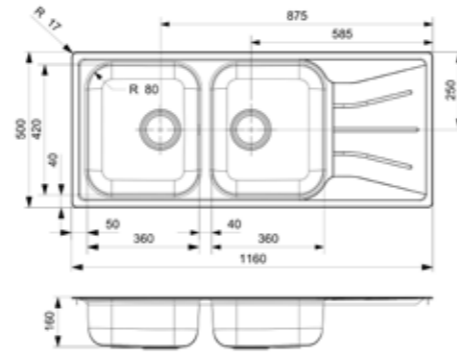

**DIPLOMAT**

**30 KG-CC (304)**

Cabinet size 800 mm  
 Depth 160 + 160 mm  
 Sink dimensions 360 x 420 + 360 x 420 mm  
 Total dimensions 1160 x 500 mm

Article number **R39939**

Matching standpipe R38567 available separately  
 Sink without overflow