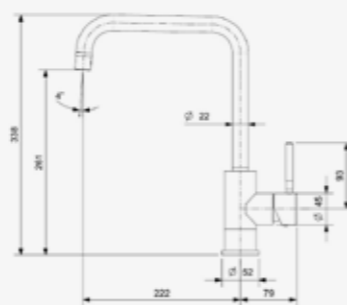

**CHENA**  
CHROME  
Article number **R35238**

Elbow tap  
Single handle tap

**LOGAN**  
STAINLESS STEEL  
Article number **R31797**

Brushed stainless steel  
Single handle tap

**CEDAR**  
CHROME  
Article number **R31636**