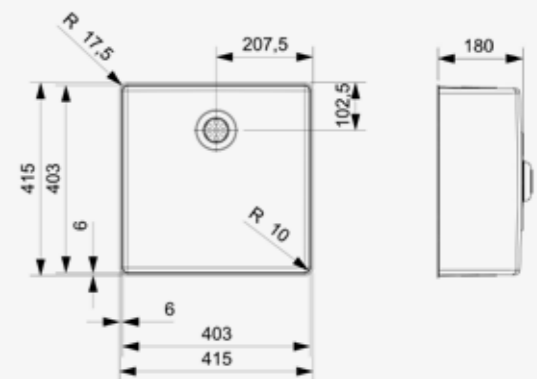

NEW YORK SLIM

40X40

Cabinet size 500 mm
Depth 180 mm
Sink dimensions 403 x 403 mm
Total dimensions 415 x 415 mm

Comfort plug | 10 mm radius
Pop-up available separately
● R39823 | ● R39830 | ● R39816

● COPPER II R38758   ● GOLD II R38765   ● GUN METAL II R38741

Comfort plug | 10 mm radius
Pop-up available separately
● R39823 | ● R39830 | ● R39816

● COPPER II R39519   ● GOLD II R39526   ● GUN METAL II R39502