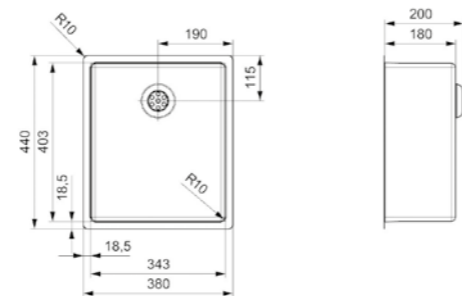

**NEW YORK**

34X40

Cabinet size 450 mm  
 Depth 180 mm  
 Sink dimensions 343 x 403 mm  
 Total dimensions 380 x 440 mm

Article number **R27820**

Comfort plug | 10 mm radius  
 Push pop-up R37874 available separately