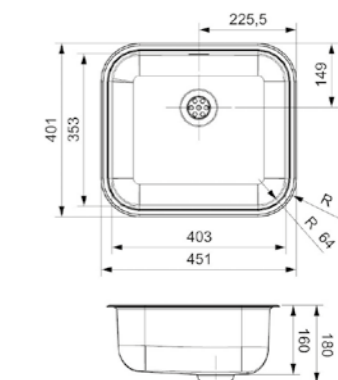

**COLORADO**

COMFORT

Cabinet size 450 mm  
 Depth 160 mm  
 Sink dimensions 403 x 353 mm  
 Total dimensions 451 x 401 mm

Article number **R24317**

Pop-up set R37874 available separately

**BETA**

10 BAP OKG

Cabinet size 450 mm  
 Depth 145 mm  
 Sink dimensions 330 x 350 mm  
 Total dimensions 780 x 430 mm

Article number **R16756**

Pop-up set R22276 available separately

**MINISTER**

10 OKG

Cabinet size 600 mm  
 Depth 200 mm  
 Sink dimensions 520 x 420 mm  
 Total dimensions 1000 x 500 mm