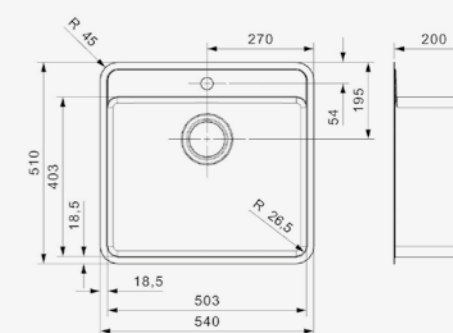

Article number **R15759**

Pop-up R38109 available separately

**OHIO**

40X40 TAPWING

Cabinet size	500 mm
Depth	180 mm
Sink dimensions	403 x 403 mm
Total dimensions	440 x 510 mm

Article number **R15803**

Pop-up R38109 available separately

**OHIO**

40X40

Cabinet size	500 mm
Depth	180 mm
Sink dimensions	403 x 403 mm
Total dimensions	440 x 440 mm

Article number **R15957**

Pop-up R38109 available separately

**OHIO**

50X40 TAPWING

Cabinet size	600 mm
Depth	200 mm
Sink dimensions	503 x 403 mm
Total dimensions	540 x 510 mm

Article number **R15698**

Pop-up R38109 available separately

**OHIO**

50X40

Cabinet size	600 mm
Depth	200 mm
Sink dimensions	503 x 403 mm
Total dimensions	540 x 440 mm

Article number **R15780**

Pop-up R38109 available separately