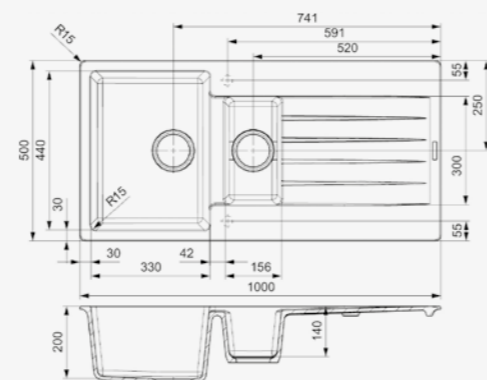

- BLACK SILVERY R31292
- CAFFE SILVERY R31315
- GREY SILVERY R31308
- PURE WHITE R31285

TEXEL 40
PURE BLACK
Cabinet size 500 mm
Depth 200 mm
Sink dimensions 400 x 400 mm
Total dimensions 450 x 450 mm

- Hygienic and easy to clean