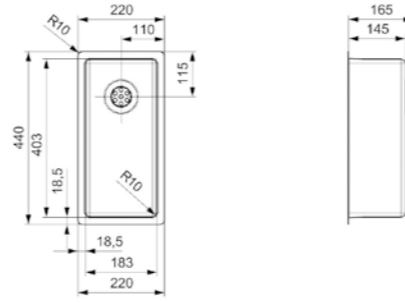

### NEW YORK

18X40

Cabinet size 400 mm  
 Depth 145 mm  
 Sink dimensions 183 x 403 mm  
 Total dimensions 220 x 440 mm

Comfort plug | 10 mm radius  
 Pop-up available separately  
 ● R39823 | ● R39830 | ● R39816