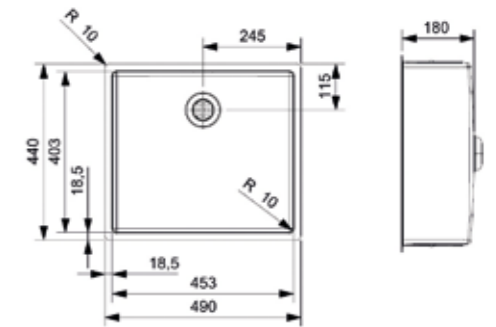

**NEW YORK**

45X40

Cabinet size 600 mm  
 Depth 180 mm  
 Sink dimensions 453 x 403 mm  
 Total dimensions 490 x 440 mm

Article number **R35528**

Comfort plug | 10 mm radius  
 Push pop-up R37874 available separately