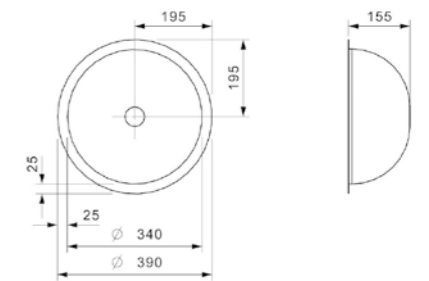

CARIBBEAN

OSP
Cabinet size 400 mm
Depth 155 mm
Sink dimensions 340 mm
Total dimensions 390 mm

Article number **R03473**

Not suitable for use with standpipe | Includes drainer set