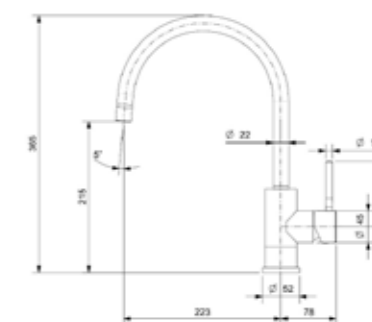

Brushed stainless steel
Single handle tap

KELSO
STAINLESS STEEL
Article number **R34590**

Brushed stainless steel
Single handle tap