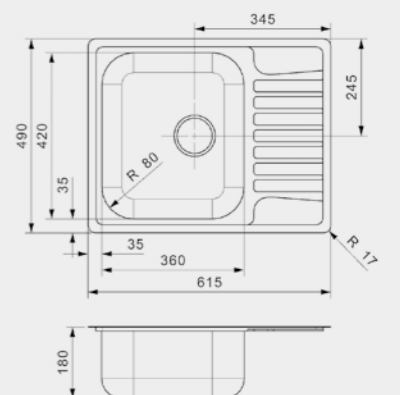

### ADMIRAL 40

KG-CC (304)

Cabinet size	500 mm
Depth	180 mm
Sink dimensions	360 x 420 mm
Total dimensions	615 x 490 mm

Sink without overflow  
Matching standpipe R38505 available separately

**ATLANTIS**

SP-CC (304)