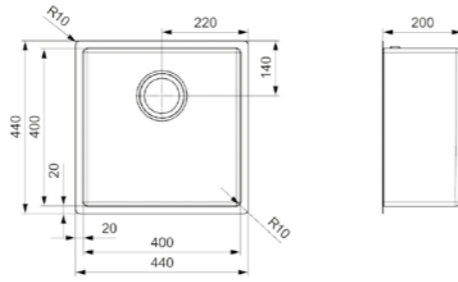

**MIAMI**  
50X40 COPPER

Cabinet size 600 mm  
Depth 200 mm  
Sink dimensions 500 x 400 mm  
Total dimensions 540 x 440 mm

PVD-technology | 10 mm radius | 200 mm deep  
Pop-up operation not possible

Article number **R30714**

**MIAMI**  
40X40 GOLD

Cabinet size 500 mm  
Depth 200 mm  
Sink dimensions 400 x 400 mm  
Total dimensions 440 x 440 mm

PVD-technology | 10 mm radius | 200 mm deep  
Pop-up operation not possible

Article number **R30745**

**MIAMI**  
50X40 GOLD

Cabinet size 600 mm  
Depth 200 mm  
Sink dimensions 500 x 400 mm  
Total dimensions 540 x 440 mm

PVD-technology | 10 mm radius | 200 mm deep  
Pop-up operation not possible

Article number **R30691**

**MIAMI**  
40X40 GUN METAL

Cabinet size 500 mm  
Depth 200 mm  
Sink dimensions 400 x 400 mm  
Total dimensions 440 x 440 mm

PVD-technology | 10 mm radius | 200 mm deep  
Pop-up operation not possible

Article number **R30721**