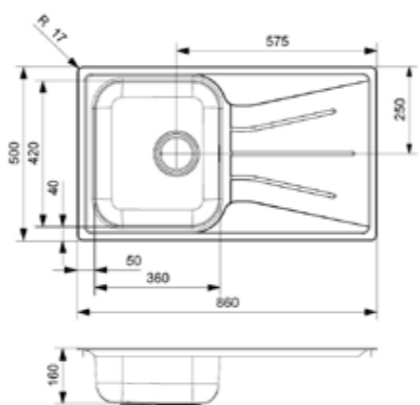

DIPLOMAT

10 ECO OKG

Cabinet size 500 mm
Depth 160 mm
Sink dimensions 360 x 420 mm
Total dimensions 860 x 500 mm

Article number **R21170**

Pop-up set R22276 available separately