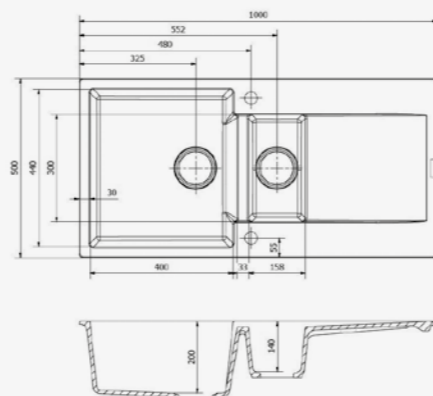

- Reversible
- Hygienic and easy to clean

- BLACK SILVERY R30967
- CAFFE SILVERY R30981
- GREY SILVERY R30974
- PURE WHITE R30950