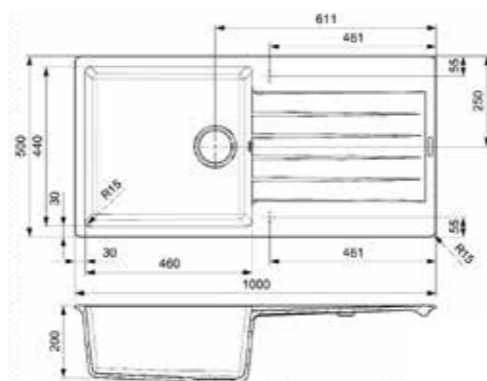

HARLEM 10
BLACK SILVERY
Cabinet size 600 mm
Depth 200 mm
Sink dimensions 460 x 440 mm
Total dimensions 1000 x 500 mm

- Reversible
- Hygienic and easy to clean

- BLACK SILVERY R31254
- CAFFE SILVERY R31278
- GREY SILVERY R31261
- PURE WHITE R31247

TEXEL 50
BLACK SILVERY
Cabinet size 600 mm
Depth 200 mm
Sink dimensions 500 x 400 mm
Total dimensions 550 x 450 mm

- Hygienic and easy to clean

- PURE BLACK R34668
- BLACK SILVERY R34057

HARLEM 15
CAFFE SILVERY
Cabinet size 600 mm
Depth 200 + 140 mm
Sink dimensions 330 x 440 + 156 x 300 mm
Total dimensions 1000 x 500 mm

- Reversible
- Hygienic and easy to clean

- BLACK SILVERY R31292
- CAFFE SILVERY R31315
- GREY SILVERY R31308
- PURE WHITE R31285

TEXEL 40
PURE BLACK
Cabinet size 500 mm
Depth 200 mm
Sink dimensions 400 x 400 mm
Total dimensions 450 x 450 mm

- Hygienic and easy to clean

- PURE BLACK R34651
- BLACK SILVERY R34040