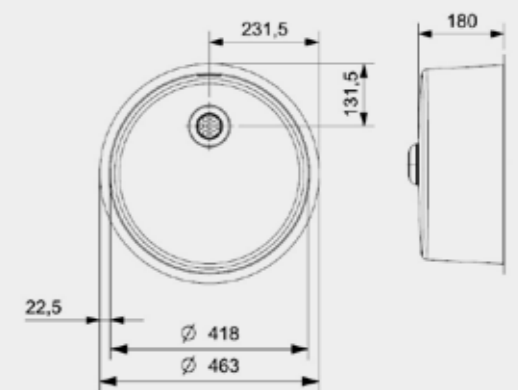

### NEW YORK ROUND

Cabinet size	500 mm
Depth	180 mm
Sink dimensions	418 mm
Total dimensions	463 mm

Comfort plug  
Push pop-up R37874 available separately

HORIZONTAL DEPTH OF 37 CM