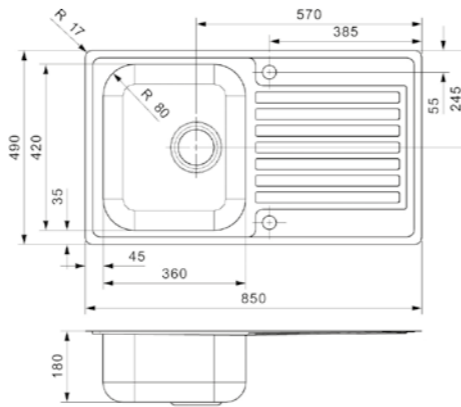

CENTURIO
L10 OKG 2X TH + POP-UP
Cabinet size 600 mm
Depth 180 mm
Sink dimensions 360 x 420 mm
Total dimensions 850 x 490 mm

Article number **R19559**

Standard with 2 tap holes
Pop-up set R22276 included as standard