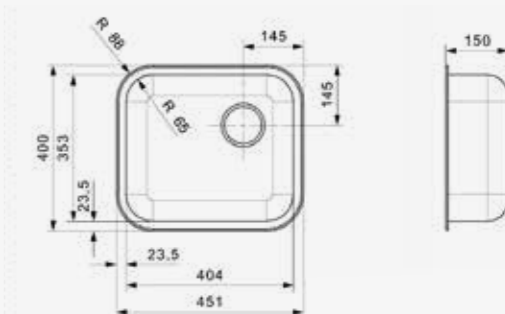

Article number **R00991**

**R18**

**4035 OKG**

Cabinet size 450 mm  
 Depth 150 mm  
 Sink dimensions 404 x 353 mm  
 Total dimensions 451 x 400 mm

Push pop-up R22276 available separately

Article number **R00731**