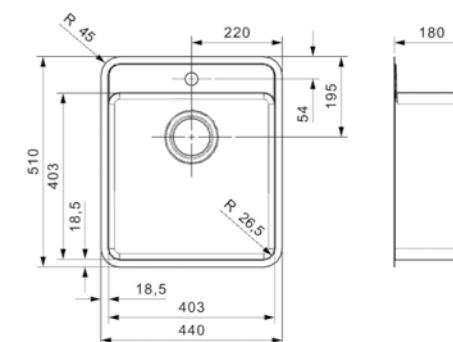

**MIAMI**  
50X40 GOLD

Cabinet size 600 mm  
Depth 200 mm  
Sink dimensions 500 x 400 mm  
Total dimensions 540 x 440 mm

PVD-technology | 10 mm radius | 200 mm deep  
Pop-up operation not possible

Article number **R30691**

# UNMISTAKABLY OHIO

THE PRACTICAL OHIO SINK IMPRESSES WITH ITS VERSATILE DESIGN AND ATTRACTIVE OVERFLOW.

**OHIO**

18X40

Cabinet size	400 mm
Depth	145 mm
Sink dimensions	183 x 403 mm
Total dimensions	220 x 440 mm

Article number **R15759**

Pop-up R38109 available separately

**OHIO**

40X40 TAPWING

Cabinet size	500 mm
Depth	180 mm
Sink dimensions	403 x 403 mm
Total dimensions	440 x 510 mm

Article number **R15803**

Pop-up R38109 available separately