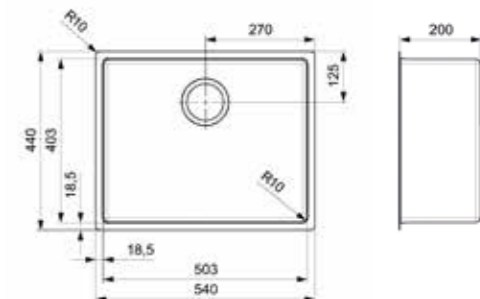

NEW YORK

50X40 KG-CC (304)

Cabinet size 600 mm
Depth 200 mm
Sink dimensions 503 x 403 mm
Total dimensions 540 x 440 mm

Matching standpipe R38505 available separately
Sink without overflow

Article number **R34460**