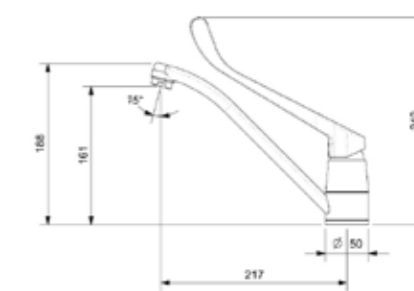

**CHENA**  
CHROME  
Article number **R35238**

Elbow tap  
Single handle tap

**LOGAN**  
STAINLESS STEEL  
Article number **R31797**

Brushed stainless steel  
Single handle tap

**CEDAR**  
CHROME  
Article number **R31636**