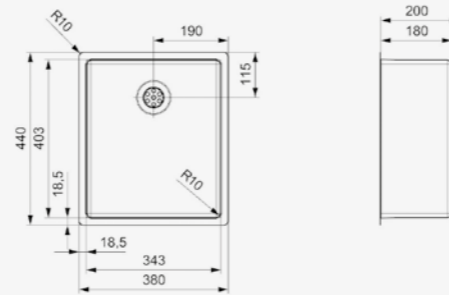

Comfort plug | 10 mm radius
Pop-up available separately
● R39823 | ● R39830 | ● R39816

● COPPER II R39342   ● GOLD II R39359   ● GUN METAL II R39335