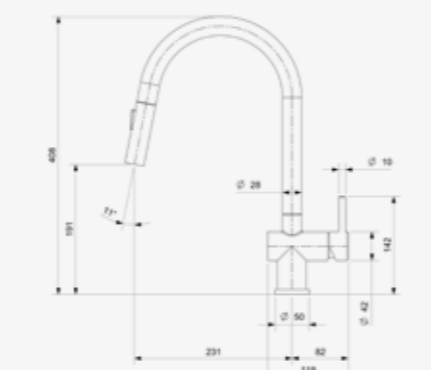

FLINT
GOLD II
Article number **R38833**

Single handle tap
PVD-technology
Pull-out tap