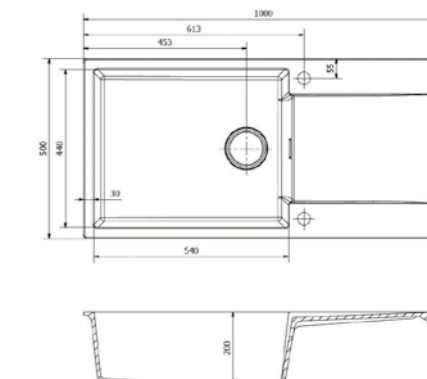

- Reversible
- Hygienic and easy to clean

- BLACK SILVERY R30806
- CAFFE SILVERY R30820
- GREY SILVERY R30813
- PURE WHITE R30790