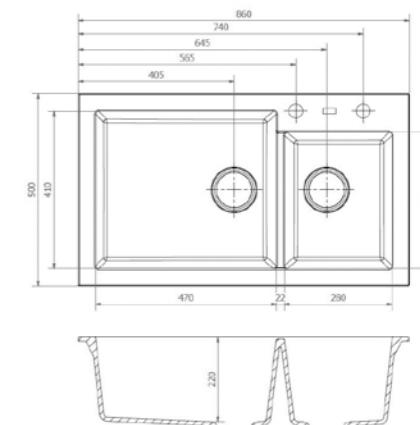

- Reversible
- Hygienic and easy to clean

- BLACK SILVERY R30929
- CAFFE SILVERY R30943
- GREY SILVERY R30936
- PURE WHITE R30912

**AMSTERDAM 25**  
PURE WHITE

Cabinet size 900 mm  
Depth 220 + 220 mm  
Sink dimensions 470 x 410 + 280 x 355 mm  
Total dimensions 860 x 500 mm