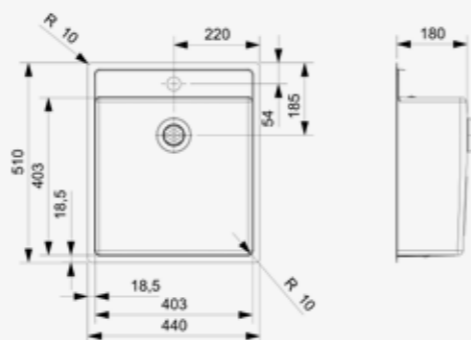

NEW YORK

40X40 TAPWING

Cabinet size 500 mm
Depth 180 mm
Sink dimensions 403 x 403 mm
Total dimensions 440 x 510 mm

Comfort plug | 10 mm radius
Push pop-up R37874 available separately

Article number R40461

NEW YORK

72X40 OKG

Cabinet size 800 mm
Depth 220 mm
Sink dimensions 723 x 403 mm
Total dimensions 760 x 440 mm

Comfort plug | 10 mm radius
Push pop-up R38109 available separately

Article number R31377