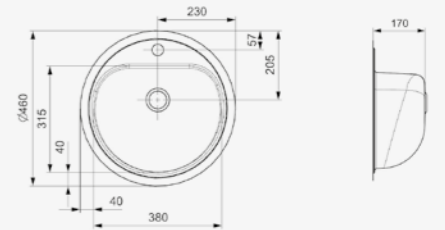

ATLANTIS

OSP
Cabinet size 450 mm
Depth 170 mm
Sink dimensions 380 x 315 mm
Total dimensions 460 mm

Article number **R03411**

Not suitable for use with standpipe | Includes drainer set