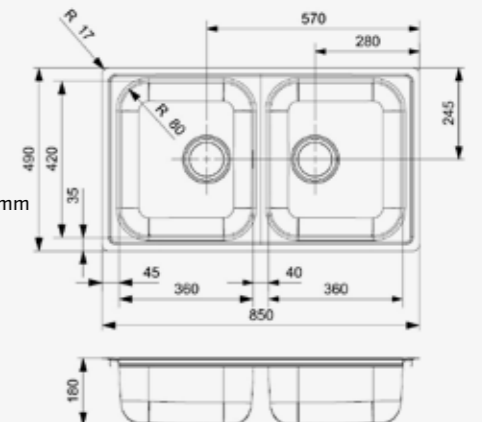

CENTURIO
L20 KGOKG
Cabinet size 800 mm
Depth 180 + 180 mm
Sink dimensions 360 x 420 + 360 x 420 mm
Total dimensions 850 x 490 mm

Article number **R21453**

Pop-up set R22276 available separately