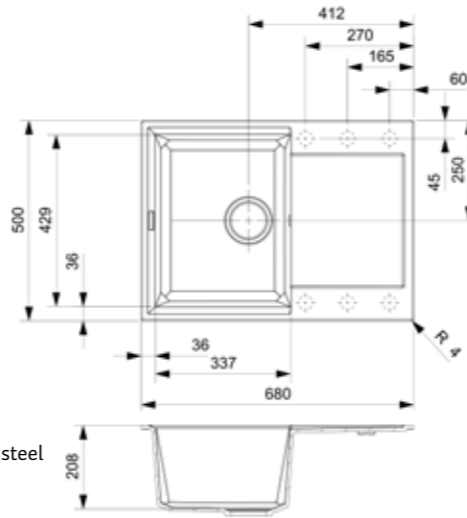

BARI 5
NERO BLACK

Cabinet size 450 mm
Depth 208 mm
Sink dimensions 337 x 429 mm
Total dimensions 680 x 500 mm

Pop-up sets are available separately
Push pop-up R40386 Nero Black | R41512 Stainless steel

● NERO BLACK
R40317

● SOFT WHITE
R41031