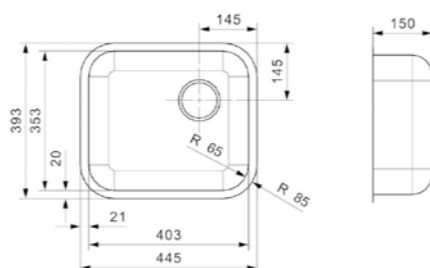

L18

4035 OKG

Cabinet size 450 mm
Depth 150 mm
Sink dimensions 403 x 353 mm
Total dimensions 445 x 393 mm

Pop-up set R22276 available separately

Article number **R03305**