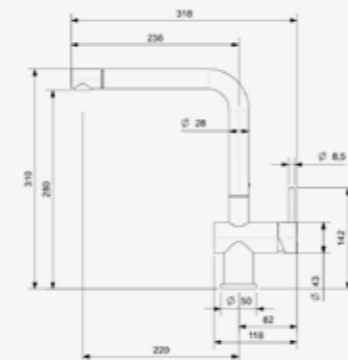

**CEDAR**  
COPPER II  
Article number **R38789**

Single handle tap  
PVD-technology  
Pull-out tap

**YADKIN**  
WHITE  
Article number **R34767**

Single handle tap

**CEDAR**  
GOLD II  
Article number **R38796**